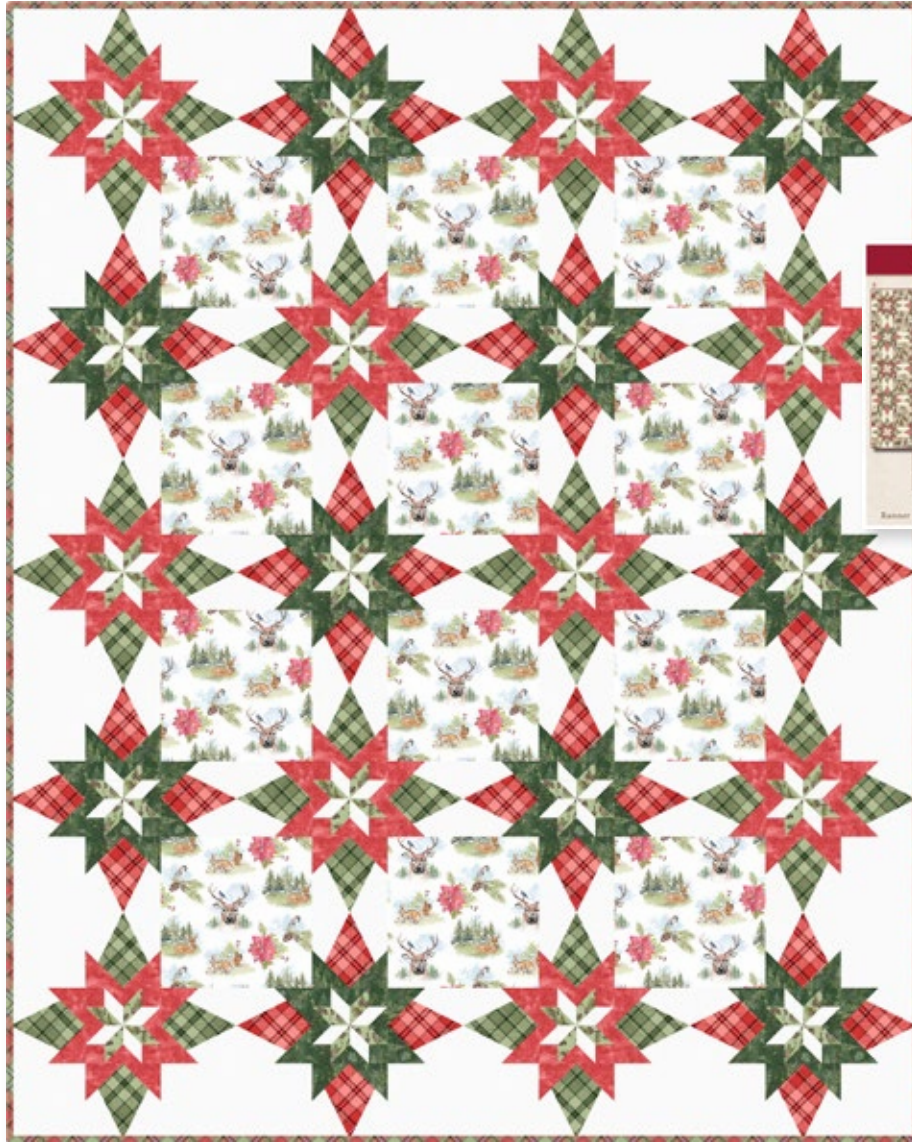

Fabrics, Red & Green:

Feature Fabric: White Toile Y3812-1
 Light A: White Impressions Moiré Y1031-1
 Light B: Lt Forest Pine Cones Y3816-112
 Main A: Lt Red Diagonal Plaid Y3815-4
 Main B: Lt Forest Diagonal Plaid Y3815-112
 Accent A: Lt Red Snow Dot Y3817-4
 Accent B: Dk Forest Trees Y3814-114
 Binding: Multi Diagonal Plaid Y3815-55
 Backing: White Poinsettias Y3813-1

Sugg'd Rulers: *Triangle In A Square 6" x 6"* & *Simple Folded Corners AQDR1 or AQDR2*

Joyful Winter

by Lexi Grenzer

Noel

By Antler Quilt Design • Designed by Doug Leko • Order No. AQD0275
antlerquilt.com • Throw size, Version A shown, 72" x 90"

Fabrics

Feature Fabric: White Toile Y3812-1	1 ¾ yds
Light A: White Impressions Moiré Y1031-1	3 ¾ yds
Light B: Lt Forest Pine Cones Y3816-112	½ yd
Main A: Lt Red Diagonal Plaid Y3815-4	1 ½ yds
Main B: Lt Forest Diagonal Plaid Y3815-112	1 ½ yds
Accent A: Lt Red Snow Dot Y3817-4	1 ¼ yds
Accent B: Dk Forest Trees Y3814-114	1 ¼ yds
Binding: Multi Diagonal Plaid Y3815-55	¾ yd
Suggested Backing: White Poinsettias Y3813-1	6 yds

Suggested Rulers: *Triangle In A Square 6" x 6"* & *Simple Folded Corners AQDR1 or AQDR2*

Joyful Winter

by Lexi Grenzer

Noel

By Antler Quilt Design • Designed by Doug Leko • Order No. AQD0275
antlerquilt.com • Throw size, Version A shown, 72" x 90"