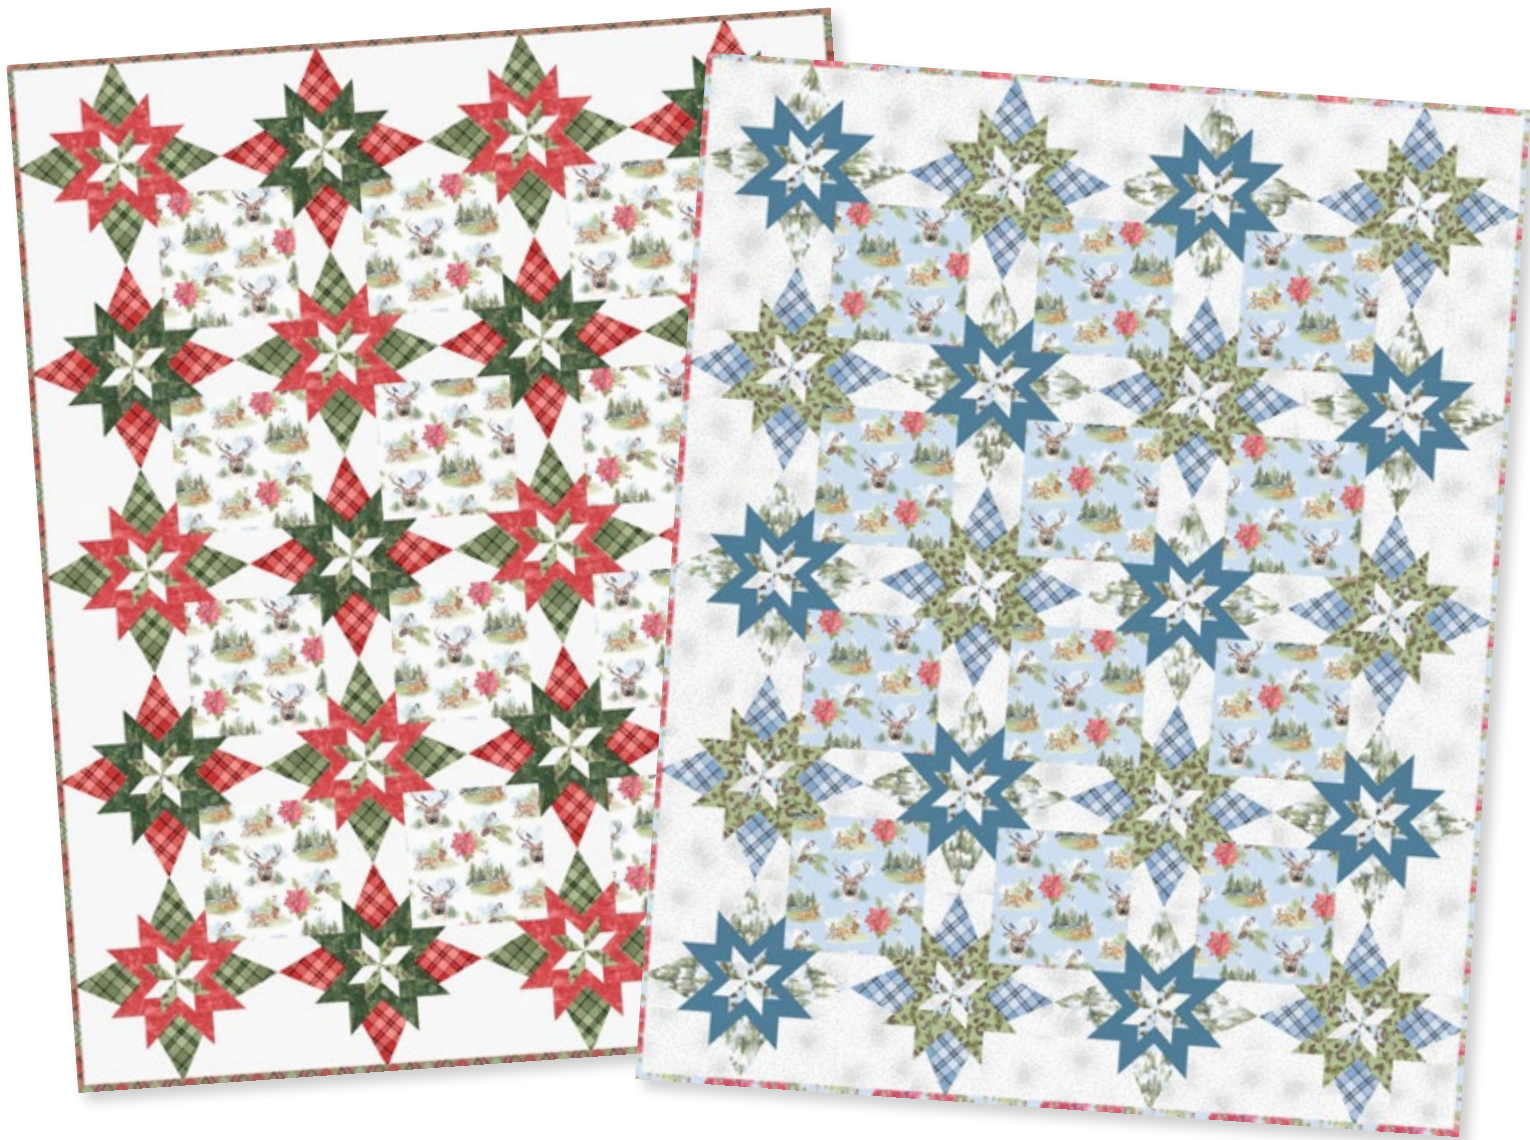

Joyful Winter

by Lexi Grenzer

Noel

By Antler Quilt Design • Designed by Doug Leko • Order No. AQD0275
 antlerquilt.com • Throw size, Version A shown, 72" x 90"

Pattern includes a total of 8 sizes; Four sizes in 2 Versions: Runner - Queen!

Fabrics, Red & Green:

Feature Fabric: White Toile Y3812-1
 Light A: White Impressions Moiré Y1031-1
 Light B: Lt Forest Pine Cones Y3816-112
 Main A: Lt Red Diagonal Plaid Y3815-4
 Main B: Lt Forest Diagonal Plaid Y3815-112
 Accent A: Lt Red Snow Dot Y3817-4
 Accent B: Dk Forest Trees Y3814-114
 Binding: Multi Diagonal Plaid Y3815-55
 Backing: White Poinsettias Y3813-1

Sugg'd Rulers: *Triangle In A Square 6" x 6"* & *Simple Folded Corners AQDR1 or AQDR2*

Joyful Winter

by Lexi Grenzer

Noel

By Antler Quilt Design • Designed by Doug Leko • Order No. AQD0275
antlerquilt.com • Throw size, Version A shown, 72" x 90"

Suggested Rulers: *Triangle In A Square 6" x 6"* & *Simple Folded Corners AQDR1 or AQDR2*

Joyful Winter

by Lexi Grenzer

Noel

By Antler Quilt Design • Designed by Doug Leko • Order No. AQD0275
antlerquilt.com • Throw size, Version A shown, 72" x 90"