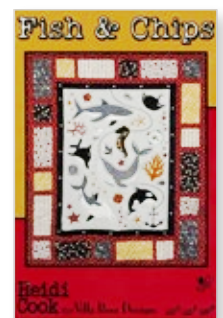

Jungle Friends

by the world of

 Susybee

Fish & Chips

By Heidi Cook for
 Villa Rosa Designs
 54" x 62"
villarosadesigns.com

7 Fabrics:	Blue version	White version	1 Kit	10 Kits	20 Kits
Center:	Lime 36" Quilt Panel SB20441-815	Lime 36" Quilt Panel SB20441-815	1 yard	1 bolt	2 bolts
Accents:	White Packed Animals SB20443-100 (used twice)	White Packed Animals SB20443-100 (used twice)	1/3 yard	1 bolt	1 bolt
	White Tossed Animals SB20444-100	White Tossed Animals SB20444-100*	Fat Sixth	1 bolt	1 bolt
	White Susy Bees SB20197-100	Light Blue Tossed Animals SB20444-710	Fat Sixth	1 bolt	1 bolt
	Light Gold Hearts & Bees SB20208-330	Green Susy Bees SB20197-820	Fat Sixth	1 bolt	1 bolt
Background:	Baby Blue Squiggle SB20053-715	White Squiggle SB20053-101	1 yard	1 bolt	2 bolts
Binding:	Dark Lime Irregular Dot SB20171-845	Lime Irregular Dot SB20171-815	1/2 yard	1 bolt	1 bolt
Backing:	Light Blue Tossed Animals SB20444-710*	White Tossed Animals SB20444-100*	3 1/2 yards	3 bolts	5 bolts

* Horizontal seam.

* Also used in quilt top. Horizontal seam.

Jungle Friends

by the world of

Susybee

Fish & Chips

By Heidi Cook for
 Villa Rosa Designs
 54" x 62"
villarosadesigns.com

7 Fabrics:

Center:	Lime 36" Quilt Panel SB20441-815	1 yard
Accents:	White Packed Animals SB20443-100 (<i>used twice</i>)	½ yard
	White Tossed Animals SB20444-100	Fat Sixth
	White Susy Bees SB20197-100	Fat Sixth
	Light Gold Hearts & Bees SB20208-330	Fat Sixth
	Background:	Baby Blue Squiggle SB20053-715
Binding:	Dark Lime Irregular Dot SB20171-845	½ yard
Backing:	Light Blue Tossed Animals SB20444-710*	3 ½ yards