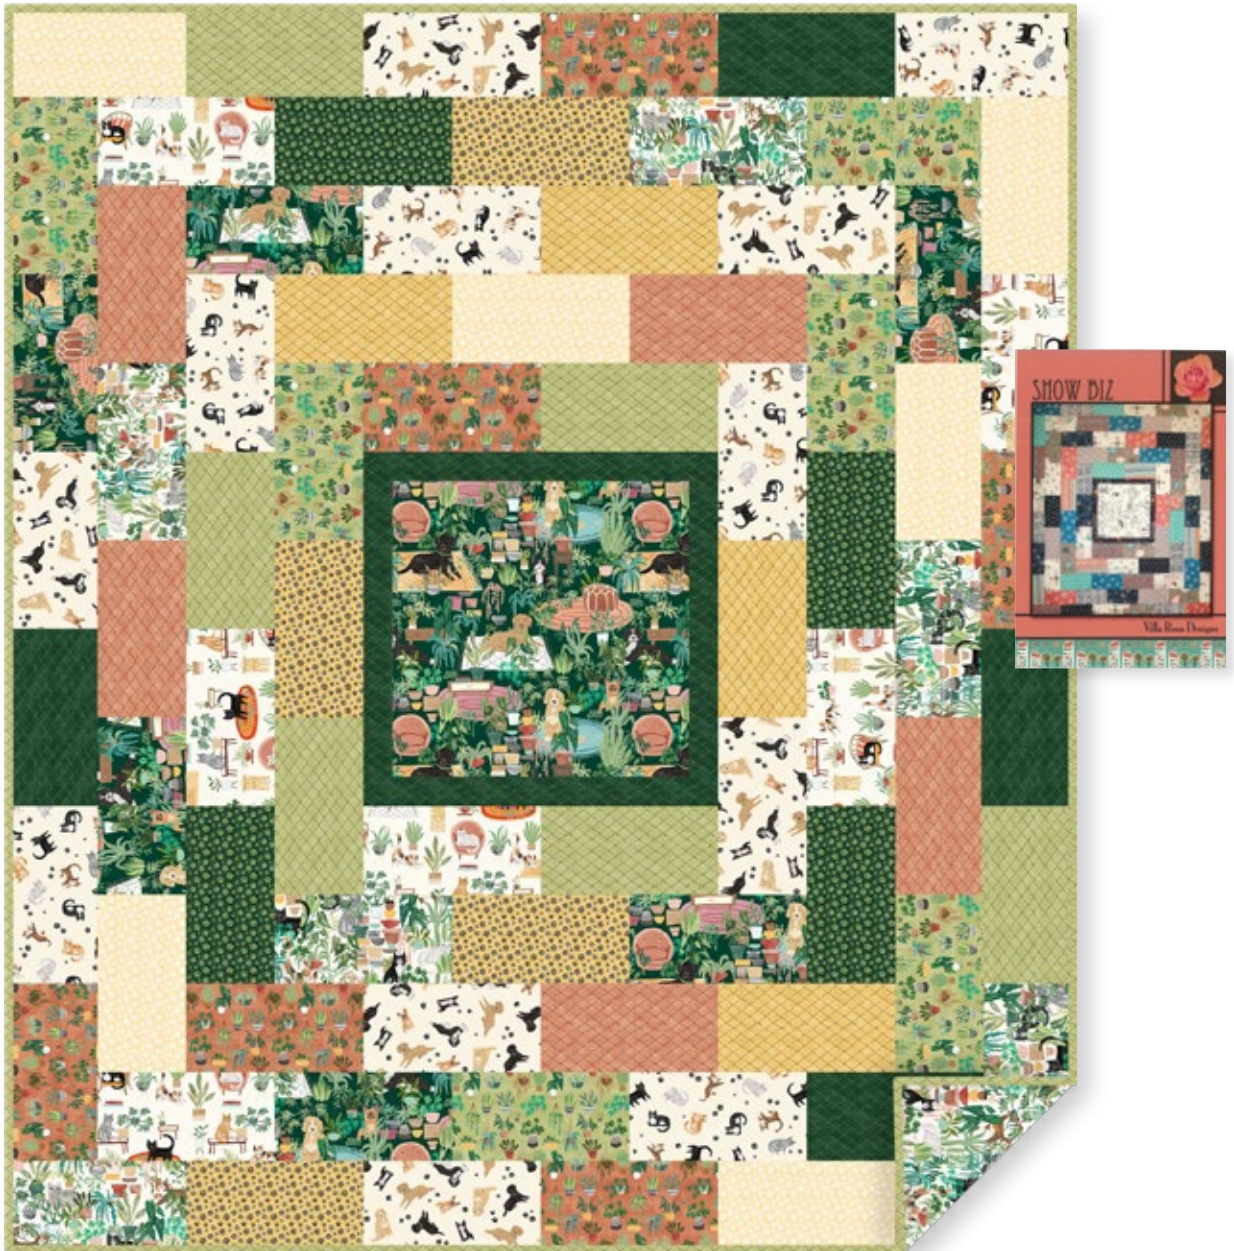

Show Biz

By Villa Rosa Designs • Designed by Pat Fryer • 54" x 63" • villarosadesigns.com

Make
w/ 10"
Squares!

3 Fabrics + 10" Squares

	<i>1 Kit</i>	<i>10 Kits</i>	<i>20 Kits</i>
Homebodies 10" Square Pack TSQ0530	1 pack	10 packs	20 packs
Center: Forest Hidden Dogs Y4663-113	FQ	1 bolt	1 bolt
Center Frame: Forest Tonal Plaid Y4669-113*	¼ yard	1 bolt	1 bolt
Binding: Olive Tonal Plaid Y4669-24*	⅝ yard	1 bolt	1 bolt
Backing: Light Cream Hidden Cats Y4664-2	4 yards	3 bolts	6 bolts

* Pattern lists Center Frame and Binding as the same fabric; we have separated.

Show Biz

By Villa Rosa Designs • Designed by Pat Fryer • 54" x 63" • villarosadesigns.com

3 Fabrics + 10" Squares

Homebodies 10" Square Pack TSQ0530	1 pack
Center: Forest Hidden Dogs Y4663-113	FQ
Center Frame: Forest Tonal Plaid Y4669-113*	¼ yard
Binding: Olive Tonal Plaid Y4669-24*	⅝ yard
Backing: Light Cream Hidden Cats Y4664-2	4 yards

* Pattern lists Center Frame and Binding as the same fabric; we have separated.