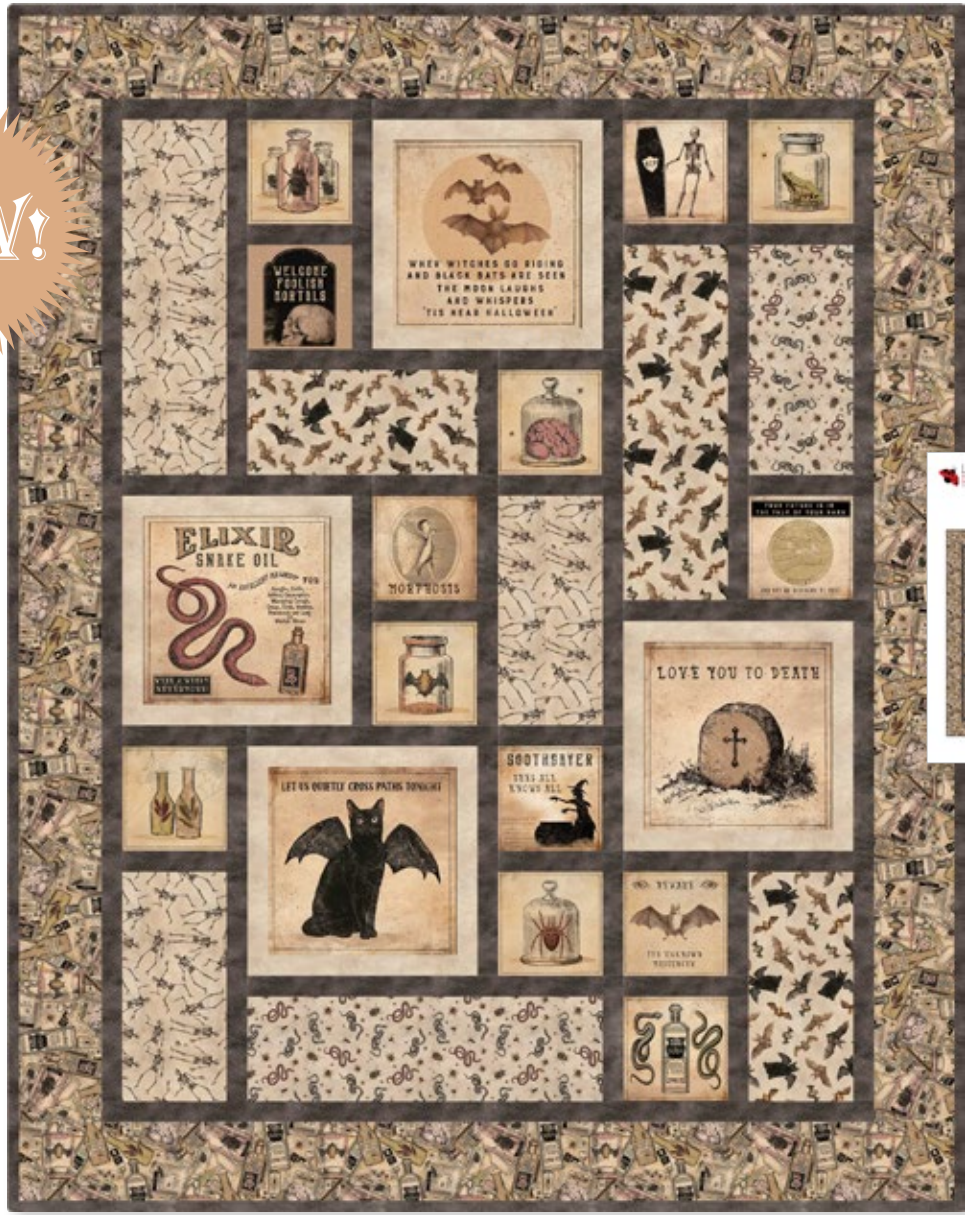

## SPOOKY TILE QUILT

By Ladeebug Design • Designed by Sara Lister  
45" x 57" • Order No. PTNC0116 • ladeebugdesign.com

**NEW!**

7 Fabrics:		1 Kit	10 Kits	20 Kits
Blocks:	Black Blocks Y4438-3	2/3 yd	1 bolt	1 bolt
	Khaki Skeletons Y4440-12	1/3 yd	1 bolt	1 bolt
	Khaki Snakes & Bugs Y4443-12	1/3 yd	1 bolt	1 bolt
	Khaki Bats & Cats Y4441-12	1/3 yd	1 bolt	1 bolt
Block Border:	Khaki Texture Y4445-12	1/4 yd	1 bolt	1 bolt
Background:	Dk Gray Texture Y4445-7 (incl. binding)	1 1/4 yds	1 bolt	2 bolts
Quilt Border:	Multi Potions Y4439-55	3/4 yd	1 bolt	1 bolt
Backing:	Rust Bats & Cats Y4441-71	3 yds	2 bolts	4 bolts
	(horizontal seam)			

# GOTHIC HALLOWEEN

by Dan DiPaolo

## SPOOKY TILE QUILT

By Ladeebug Design • Designed by Sara Lister  
45" x 57" • Order No. PTNC0116 • ladeebugdesign.com

### 7 Fabrics:

Blocks:	Black Blocks Y4438-3	2/3 yd
	Khaki Skeletons Y4440-12	1/3 yd
	Khaki Snakes & Bugs Y4443-12	1/3 yd
	Khaki Bats & Cats Y4441-12	1/3 yd
Block Border:	Khaki Texture Y4445-12	1/4 yd
Background:	Dk Gray Texture Y4445-7 (incl. binding)	1 1/4 yds
Quilt Border:	Multi Potions Y4439-55	3/4 yd
Suggested Backing:	Rust Bats & Cats Y4441-71	3 yds
	(horizontal seam)	