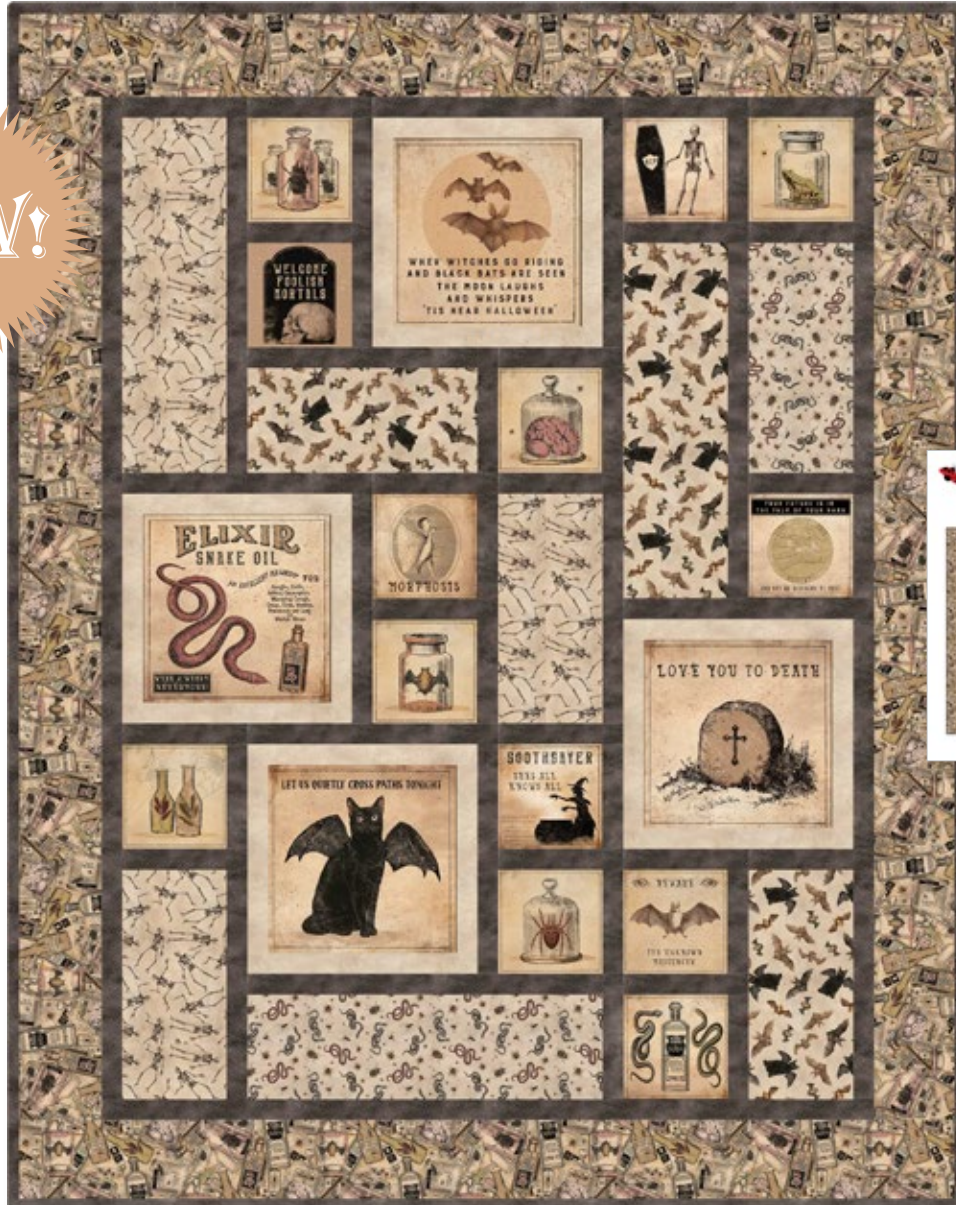

# GOTHIC HALLOWEEN

by Dan DiPaolo

## SPOOKY TILE QUILT

By Ladeebug Design • Designed by Sara Lister  
45" x 57" • Order No. PTNC0116 • ladeebugdesign.com

**NEW!**

7 Fabrics:		1 Kit	10 Kits	20 Kits
Blocks:	Black Blocks Y4438-3	2/3 yd	1 bolt	1 bolt
	Khaki Skeletons Y4440-12	1/3 yd	1 bolt	1 bolt
	Khaki Snakes & Bugs Y4443-12	1/3 yd	1 bolt	1 bolt
	Khaki Bats & Cats Y4441-12	1/3 yd	1 bolt	1 bolt
Block Border:	Khaki Texture Y4445-12	1/4 yd	1 bolt	1 bolt
Background:	Dk Gray Texture Y4445-7 (incl. binding)	1 1/4 yds	1 bolt	2 bolts
Quilt Border:	Multi Potions Y4439-55	3/4 yd	1 bolt	1 bolt
Backing:	Rust Bats & Cats Y4441-71	3 yds	2 bolts	4 bolts
	(horizontal seam)			

## SPOOKY TILE QUILT

By Ladeebug Design • Designed by Sara Lister  
45" x 57" • Order No. PTNC0116 • ladeebugdesign.com

### 7 Fabrics:

Blocks:	Black Blocks Y4438-3	2/3 yd
	Khaki Skeletons Y4440-12	1/3 yd
	Khaki Snakes & Bugs Y4443-12	1/3 yd
	Khaki Bats & Cats Y4441-12	1/3 yd
Block Border:	Khaki Texture Y4445-12	1/4 yd
Background:	Dk Gray Texture Y4445-7 (incl. binding)	1 1/4 yds
Quilt Border:	Multi Potions Y4439-55	3/4 yd
Suggested Backing:	Rust Bats & Cats Y4441-71	3 yds
	(horizontal seam)	