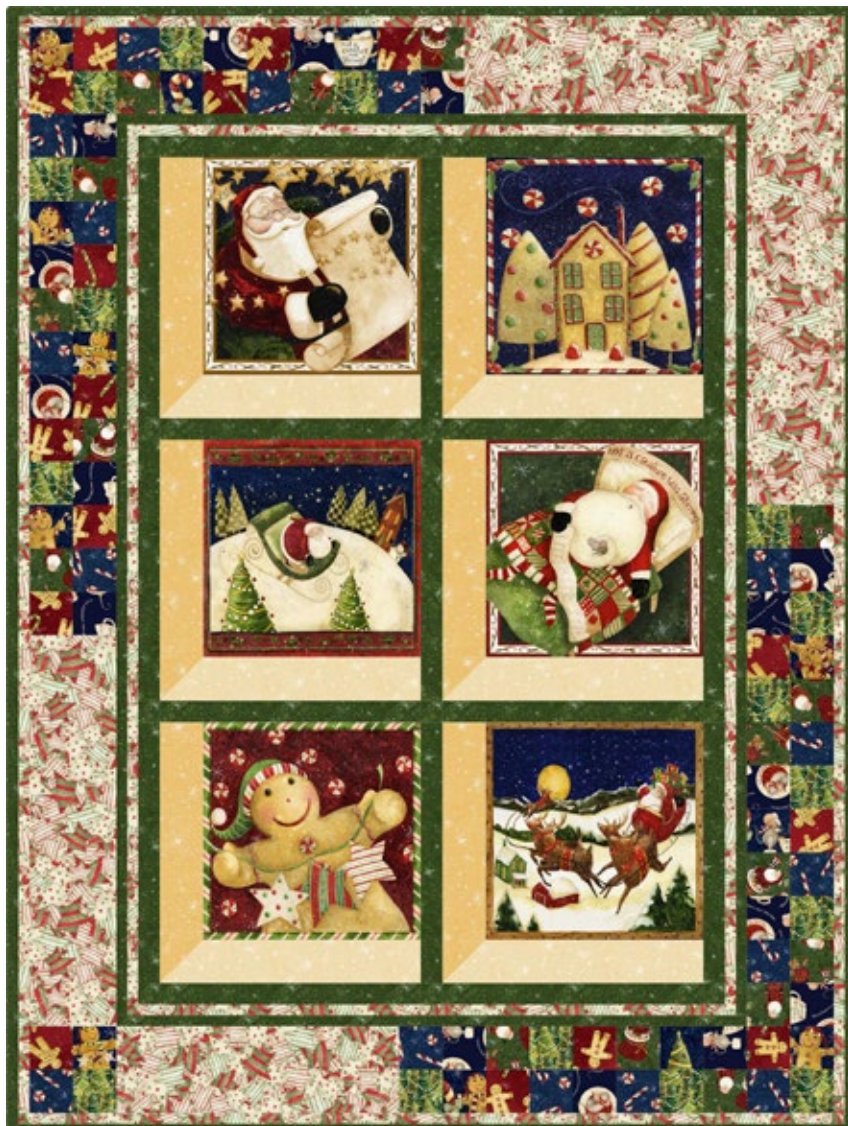

GINGERBREAD CHRISTMAS

by Dan DiPaolo

GINGERBREAD OUTLOOK QUILT

By Ladeebug Design • Designed by Sara Lister

NEW!

Size shown, 38" x 51" • Order No. PTNC0067
ladeebugdesign.com

Fabrics:	1 Kit	10 Kits	20 Kits
Window: Lt Navy Digital Panel Y4117-93*	⅔ yd	1 bolt	1 bolt
Window Sill (<i>bottom</i>): Dk Butter Stars Y4125-60	FQ	1 bolt	1 bolt
Window Jam (<i>left</i>): Gold Stars Y4125-68	FQ	1 bolt	1 bolt
Sashing & Border 2: Lt Forest Stars Y4125-112	½ yd	1 bolt	1 bolt
Border 1, 3 & 4: Dk Red Stars Y4125-83 -or- Multi Packed Cookies Y4120-55	¾ yd	1 bolt	1 bolt
Border 3, Assorted Prints:			
Forest Digital Santas Y4118-113	FE	1 bolt	1 bolt
Navy Mice Y4119-53	FE	1 bolt	1 bolt
Green Trees Y4121-21	FE	1 bolt	1 bolt
Dk Red Tossed Cookies Y4122-83	FE	1 bolt	1 bolt
Lt Navy Candy Y4124-93	FE	1 bolt	1 bolt
Binding: Lt Forest Stars Y4125-112	½ yd	1 bolt	1 bolt
Backing: Wine Candy Y4124-48	1 ⅔ yds	2 bolts	3 bolts

Note: Reserve Panel Top/Bottom for Border 3 Optional Squares.

GINGERBREAD CHRISTMAS

by Dan DiPaolo

GINGERBREAD OUTLOOK QUILT

By Ladeebug Design
Designed by Sara Lister
Size shown, 38" x 51"
Order No. PTNC0067
ladeebugdesign.com