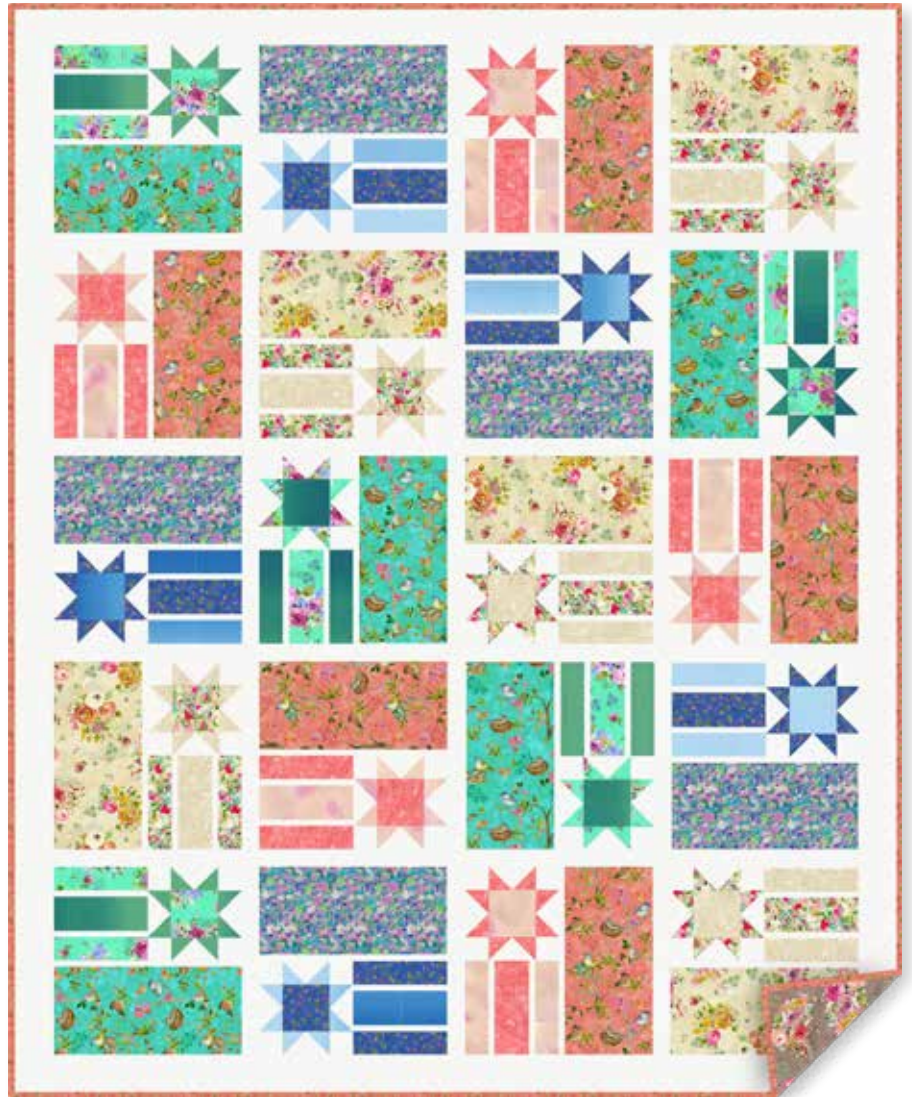

Feathered Friends

by Sue Zipkin

Constance

By Robin Pickens Quilt Patterns
 robinpickens.com
 Order No. RPQP-C129
 Twin size shown, 76" x 93 1/2"

Pattern also includes
 Lap - Queen sizes

Fabrics:

Main Focal Prints:

5 bolts

1 bolt

10 bolts

Feathered Friends

by Sue Zipkin

Constance

By Robin Pickens Quilt Patterns
 robinpickens.com
 Order No. RPQP-C129
 Twin size shown, 76" x 93 1/2"

Fabrics:

Main Focal Prints:

Coral Nesting Birds Y3492-39	1/2 yd
Turquoise Nesting Birds Y3492-101	1/2 yd
Dk Butter Floral Bouquet Y3493-60	1/2 yd
Lt Fuchsia Petals Y3494-76	1/2 yd

Stars & Stripes, Dark Coordinates: