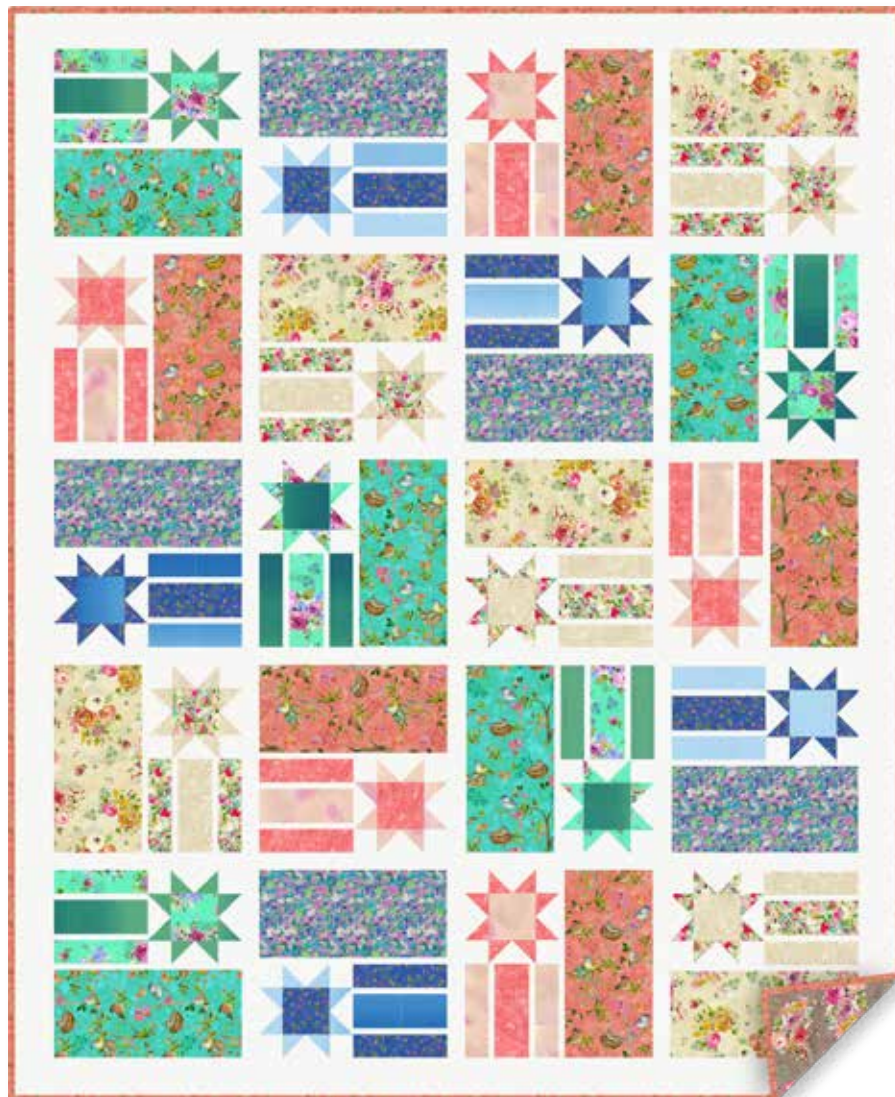

Feathered Friends

by Sue Zipkin

Constance

By Robin Pickens Quilt Patterns
 robinpickens.com
 Order No. RPQP-C129
 Twin size shown, 76" x 93 1/2"

Pattern also includes
 Lap - Queen sizes

Fabrics:

Main Focal Prints:

Coral Nesting Birds Y3492-39

Turquoise Nesting Birds Y3492-101

Dk Butter Floral Bouquet Y3493-60

Lt Fuchsia Petals Y3494-76

Stars & Stripes, Dark Coordinates:

Raspberry Petals Y3494-74

Lt Royal Sprigs Y3495-91

5 bolts

1 bolt

10 bolts

Feathered Friends

by Sue Zipkin

Constance

By Robin Pickens Quilt Patterns
 robinpickens.com
 Order No. RPQP-C129
 Twin size shown, 76" x 93 1/2"

Fabrics: