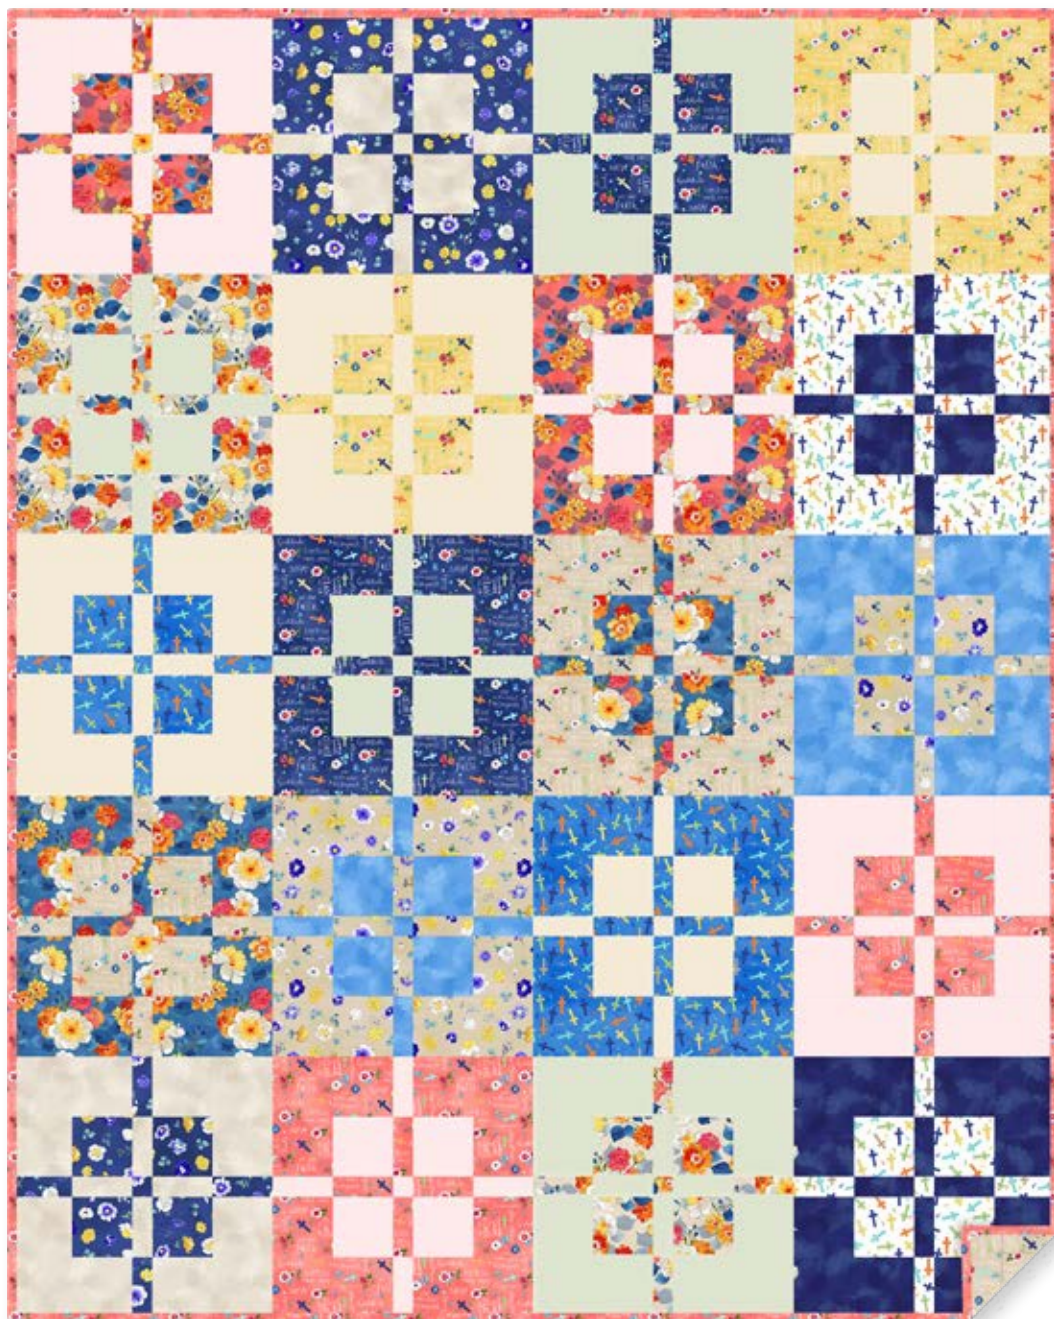

Faith

by Heatherlee Chan

Birthday Presents

By Atkinson Designs
 Order No. ATK-190
atkinsondesigns.com
 Lap size shown: 52" x 65"
 Pattern Includes 5 Sizes

Fabrics	1 Kit	10 Kits	20 Kits
Faith Fat Quarter Pack FQ0406 *	1 pack	10 packs	20 packs
NEW Pale Pink Solid AMB-132	½ yard	1 bolt	1 bolt
NEW Pale Sage Solid AMB-134	½ yard	1 bolt	1 bolt
NEW Pale Khaki Solid AMB-139	½ yard	1 bolt	1 bolt
Binding: Coral Words Y3732-39	⅝ yard	1 bolt	1 bolt
Backing: Khaki Words Y3732-12	3 ½ yards	3 bolts	5 bolts

* Pattern calls for 20 FQs. Faith FQ Pack contains 14 fat quarters; 6 additional FQs provided by AMB ½ yard cuts listed. Reserve panels in FQ pack for another use.

Faith

by Heatherlee Chan

Birthday Presents

By Atkinson Designs
 Order No. ATK-190
atkinsondesigns.com
 Lap size shown: 52" x 65"
 Pattern Includes 5 Sizes

Fabrics

Faith Fat Quarter Pack FQ0406 *	1 pack
NEW Pale Pink Solid AMB-132	½ yard
NEW Pale Sage Solid AMB-134	½ yard
NEW Pale Khaki Solid AMB-139	½ yard
Binding: Coral Words Y3732-39	¾ yard
Suggested Backing: Khaki Words Y3732-12	3 ½ yards

* Pattern calls for 20 FQs. Faith FQ Pack contains 14 fat quarters; 6 additional FQs provided by AMB ½ yard cuts listed. Reserve panels in FQ pack for another use.