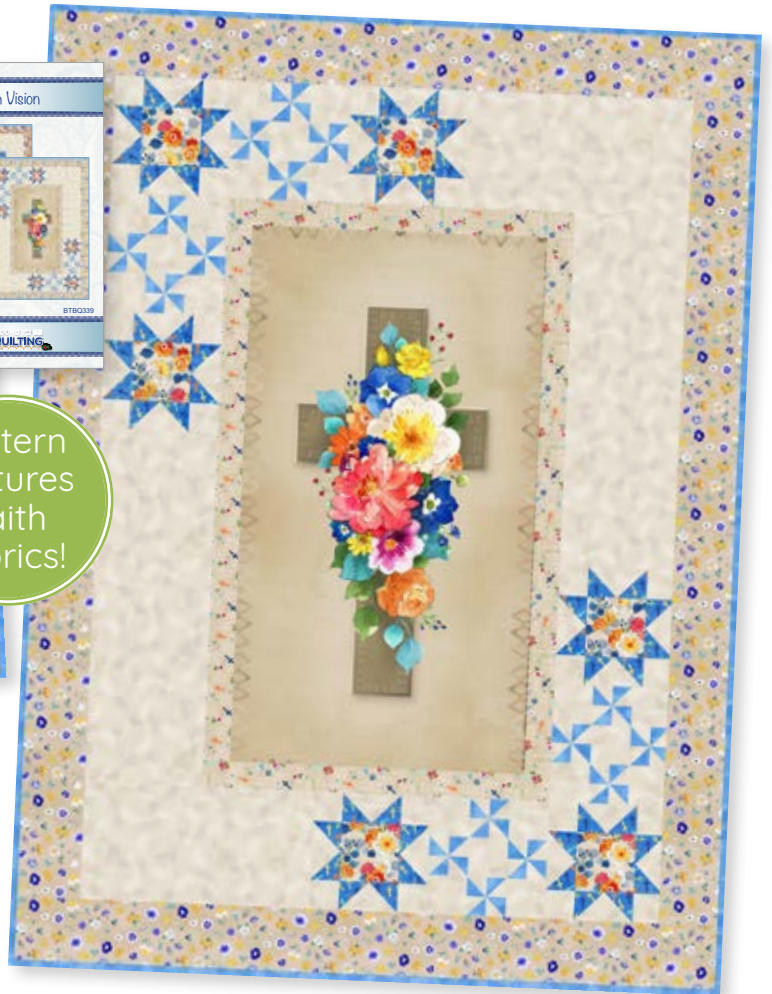

Pattern features Faith fabrics!