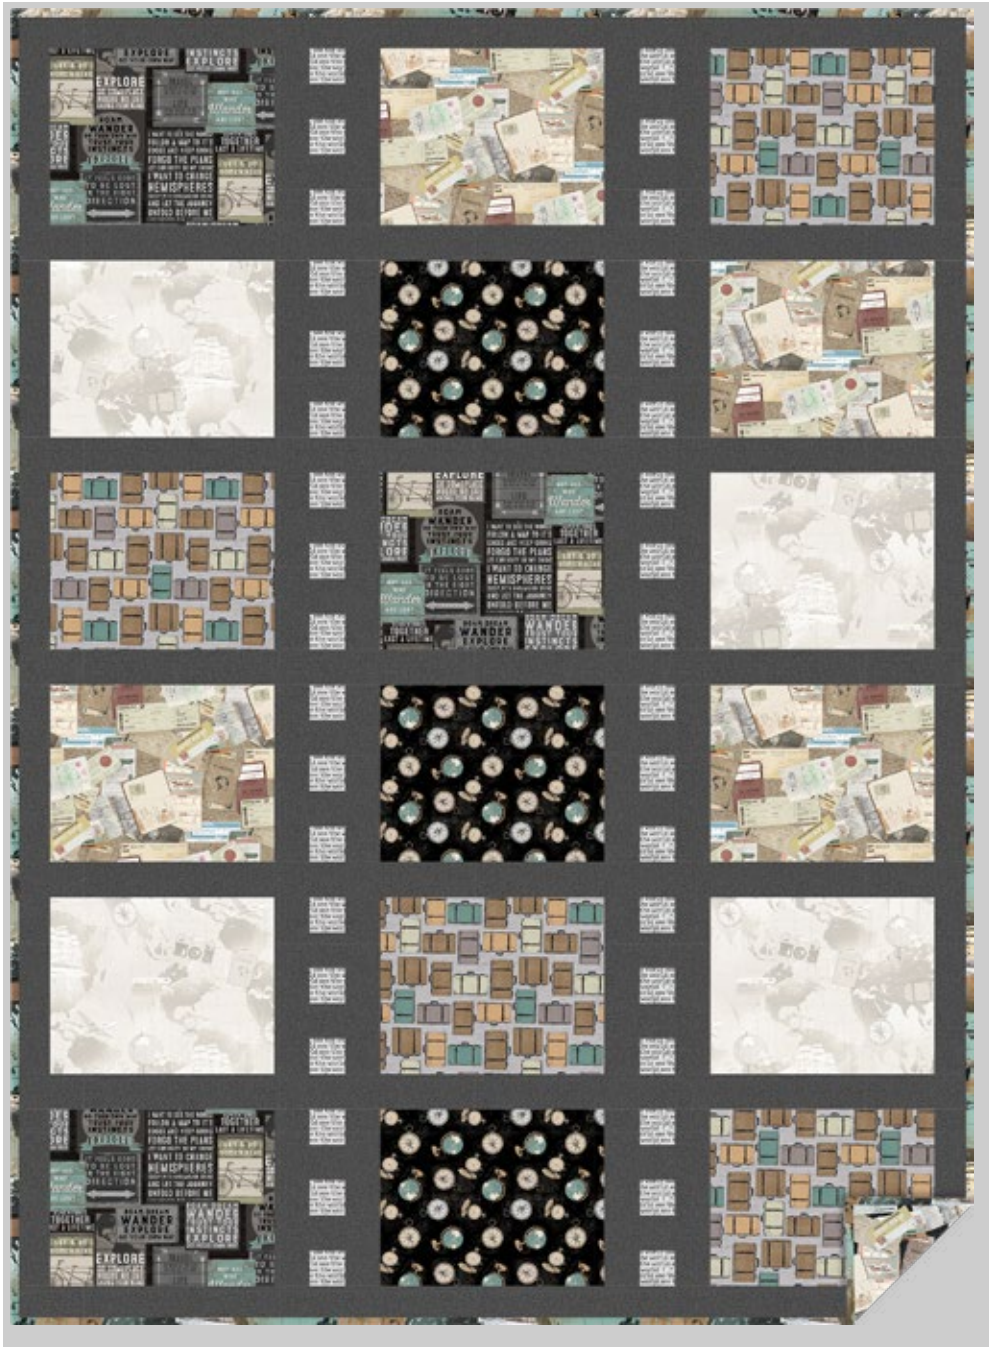

EXPLORE

by Dan DiPaolo

Newsflash

By Villa Rosa Designs
41" x 56"
villarosadesigns.com
Designed by Pat Fryer

Fabrics	1 Kit	10 Kits	20 Kits
Light Taupe Digital World Map Y4297-61	FQ	1 bolt	1 bolt
Black Digital Signs Y4298-3	FQ	1 bolt	1 bolt
Taupe Digital Collage Y4299-62	FQ	1 bolt	1 bolt
Light Gray Digital Luggage Y4300-5	FQ	1 bolt	1 bolt
Black Digital Time Zone Y4301-3	FQ	1 bolt	1 bolt
Lattice: Dark Gray Crackle Y4303-7	1 yards	1 bolt	2 bolts
Contrast: Light Gray See the World Y4302-5	¼ yard	1 bolt	1 bolt
Binding: Light Teal Digital World Map Y4297-103	½ yard	1 bolt	1 bolt
Backing: Dark Gray Digital Collage Y4299-7	3 yards	3 bolts	5 bolts

EXPLORE

by Dan DiPaolo

Newsflash

By Villa Rosa Designs
41" x 56"
villarosadesigns.com
Designed by Pat Fryer

Fabrics

Light Taupe Digital World Map Y4297-61	FQ
Black Digital Signs Y4298-3	FQ
Taupe Digital Collage Y4299-62	FQ
Light Gray Digital Luggage Y4300-5	FQ
Black Digital Time Zone Y4301-3	FQ
Lattice: Dark Gray Crackle Y4303-7	1 yards
Contrast: Light Gray See the World Y4302-5	¼ yard
Binding: Light Teal Digital World Map Y4297-103	½ yard
Suggested Backing: Dark Gray Digital Collage Y4299-7	3 yards