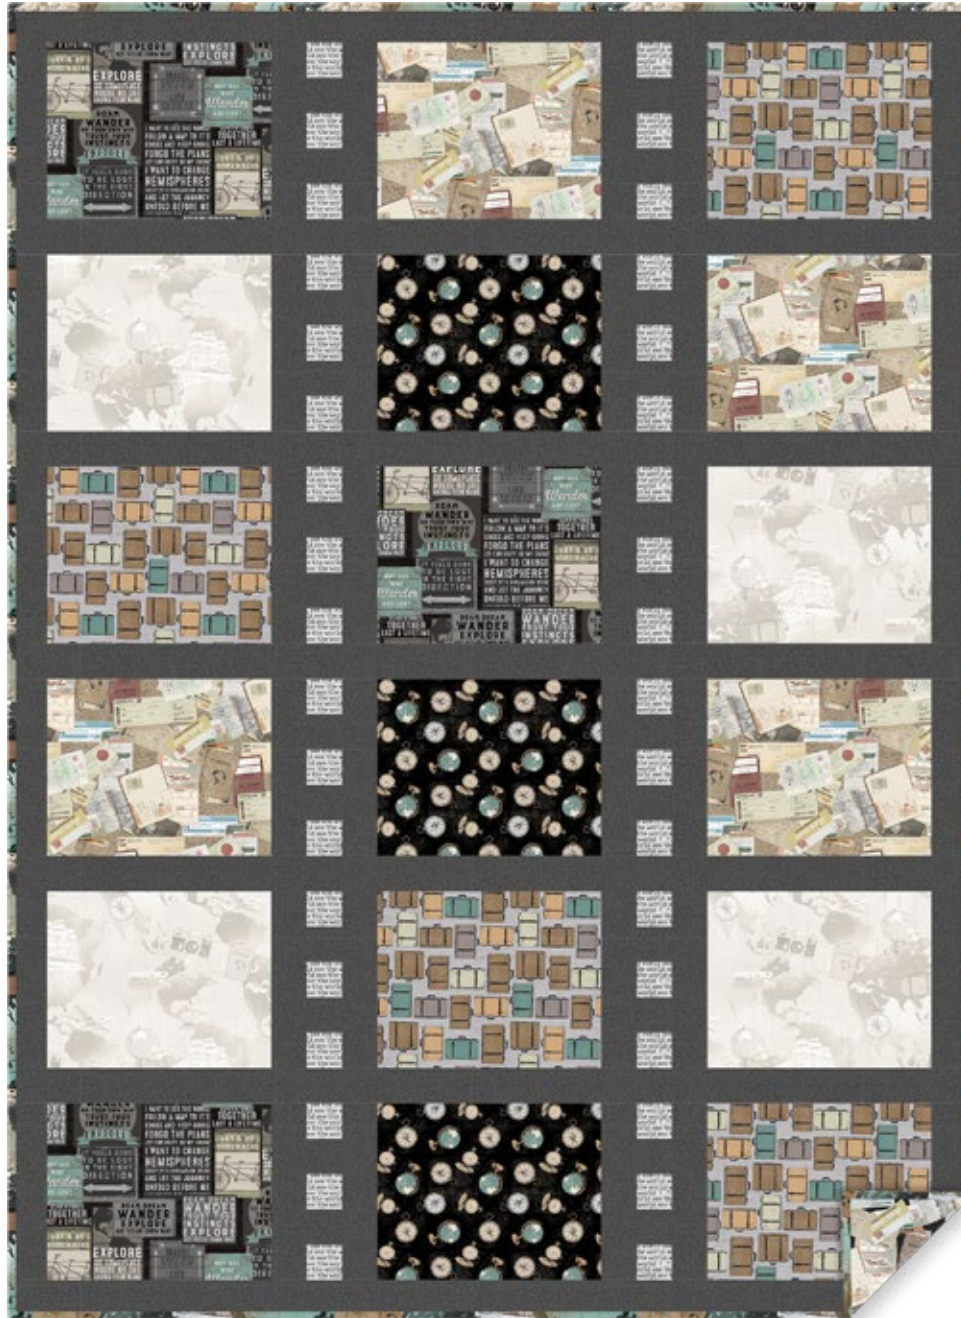

EXPLORE

by Dan DiPaolo

Newsflash

By Villa Rosa Designs
41" x 56"
villarosadesigns.com
Designed by Pat Fryer

Fabrics	1 Kit	10 Kits	20 Kits
Light Taupe Digital World Map Y4297-61	FQ	1 bolt	1 bolt
Black Digital Signs Y4298-3	FQ	1 bolt	1 bolt
Taupe Digital Collage Y4299-62	FQ	1 bolt	1 bolt
Light Gray Digital Luggage Y4300-5	FQ	1 bolt	1 bolt
Black Digital Time Zone Y4301-3	FQ	1 bolt	1 bolt
Lattice: Dark Gray Crackle Y4303-7	1 yards	1 bolt	2 bolts
Contrast: Light Gray See the World Y4302-5	¼ yard	1 bolt	1 bolt
Binding: Light Teal Digital World Map Y4297-103	½ yard	1 bolt	1 bolt
Backing: Dark Gray Digital Collage Y4299-7	3 yards	3 bolts	5 bolts

EXPLORE

by Dan DiPaolo

Newsflash

By Villa Rosa Designs
41" x 56"
villarosadesigns.com
Designed by Pat Fryer

Fabrics

Light Taupe Digital World Map Y4297-61	FQ
Black Digital Signs Y4298-3	FQ
Taupe Digital Collage Y4299-62	FQ
Light Gray Digital Luggage Y4300-5	FQ
Black Digital Time Zone Y4301-3	FQ
Lattice: Dark Gray Crackle Y4303-7	1 yards
Contrast: Light Gray See the World Y4302-5	¼ yard
Binding: Light Teal Digital World Map Y4297-103	½ yard
Suggested Backing: Dark Gray Digital Collage Y4299-7	3 yards