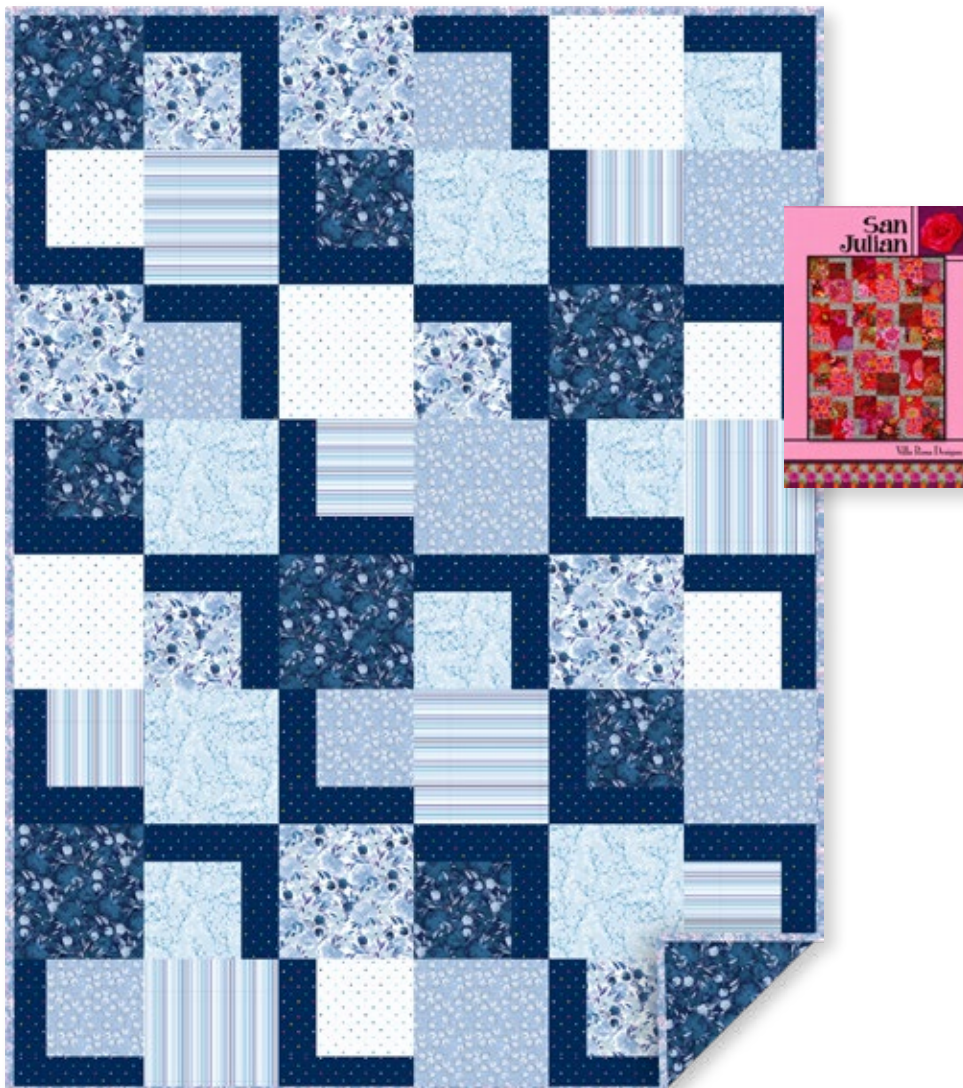

San Julian

By Villa Rosa Designs

Designed by Pat Fryer

54" x 72" • villarosadesigns.com

Two Quilt Versions:
With Half Yard Cuts
or
with Fat Quarters!

| <i>Fabrics, Blue version:</i> | 1 Kit | 10 Kits | 20 Kits |
|--|---------|----------|----------|
| 6 Assorted Prints (reduced from 12 in pattern): | | | |
| Blue Digital Happy Floral Y3957-90 | ½ yd | 1 bolt | 1 bolt |
| Lt Navy Digital Happy Floral Y3957-93 (also used in Backing*) | ½ yd | 1 bolt | 1 bolt |
| Pale Blue Digital Cherry Blossom Y3958-136 | ½ yd | 1 bolt | 1 bolt |
| Lt Blue Digital Classic Floral Y3959-29 | ½ yd | 1 bolt | 1 bolt |
| Blue Digital Happy Stripe Y3960-90 | ½ yd | 1 bolt | 1 bolt |
| Blue Digital Dot Y3961-90 | ½ yd | 1 bolt | 1 bolt |
| Background: Lt Navy Digital Dot Y3961-93 | 1 yd | 1 bolt | 2 bolts |
| Binding: Blue Digital Cherry Blossom Y3958-90 | ¾ yd | 1 bolt | 1 bolt |
| Add'l Backing: Lt Navy Digital Happy Floral Y3957-93 | 4 ½ yds | 3 bolts | 6 bolts |
| <i>Fabrics, Multi version:</i> | 1 Kit | 10 Kits | 20 Kits |
| Emily Fat Qtr Pack FQ0436 | 1 pack | 10 packs | 20 packs |
| Background: Multi Digital Dot Y3961-55 | 1 yd | 1 bolt | 2 bolts |
| Binding: Lt Navy Digital Happy Stripe Y3960-93 | ¾ yd | 1 bolt | 1 bolt |
| Backing: Aqua Digital Classic Floral Y3959-33 | 4 ½ yds | 3 bolts | 6 bolts |

San Julian

By Villa Rosa Designs • Designed by Pat Fryer • 54" x 72" • villarosadesigns.com

Fabrics

6 Assorted Prints (*reduced from 12 in pattern*):

| | |
|---|---------|
| Blue Digital Happy Floral Y3957-90 | ½ yd |
| Lt Navy Digital Happy Floral Y3957-93 (<i>also used in Backing*</i>) | ½ yd |
| Pale Blue Digital Cherry Blossom Y3958-136 | ½ yd |
| Lt Blue Digital Classic Floral Y3959-29 | ½ yd |
| Blue Digital Happy Stripe Y3960-90 | ½ yd |
| Blue Digital Dot Y3961-90 | ½ yd |
| Background: Lt Navy Digital Dot Y3961-93 | 1 yd |
| Binding: Blue Digital Cherry Blossom Y3958-90 | ¾ yd |
| Add'l Backing: Lt Navy Digital Happy Floral Y3957-93 | 4 ½ yds |