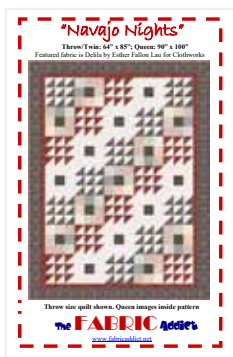

Delilah

by *esther fallon lau*

NAVAJO NIGHTS

The Fabric Addict
Designed by
Karen Schindler Bialik

Throw/Twin: 64" x 85"
Also included: *Queen Size*
Order No. NNS21
fabricaddict.net

| Fabrics | 1 Kit | 10 Kits | 20 Kits |
|-------------------------------------|-----------|---------|---------|
| A. Pale Pink Treeline Y3692-132 | 1 ¼ yards | 1 bolt | 2 bolts |
| B. Black Scattered Y3693-3 | ½ yard | 1 bolt | 1 bolt |
| C. Brick Woven Y3694-51 | 1 ¾ yards | 2 bolts | 3 bolts |
| D. Dark Gray Serendipity Y3691-7 | 1 ¼ yards | 1 bolt | 2 bolts |
| E. Pale Gray Serendipity Y3691-137 | ½ yard | 1 bolt | 1 bolt |
| F. Cream Jewels Y3695-57 | ½ yard | 1 bolt | 1 bolt |
| G. Mist Gray Treeline Y3692-116 | ½ yard | 1 bolt | 1 bolt |
| H. Pink Jewels Y3695-42 | ½ yard | 1 bolt | 1 bolt |
| I. Pale Peach Serendipity Y3691-131 | ½ yard | 1 bolt | 1 bolt |
| J. Pink Scattered Y3693-42 | ½ yard | 1 bolt | 1 bolt |
| K. Pale Gold Treeline Y3692-130 | ½ yard | 1 bolt | 1 bolt |
| Binding: Brick Scattered Y3693-51 | ¾ yard | 1 bolt | 1 bolt |
| Backing: Gray Jewels Y3695-6 | 5 ⅛ yards | 4 bolts | 7 bolts |

NAVAJO NIGHTS

The Fabric Addict
Designed by
Karen Schindler Bialik

Throw/Twin: 64" x 85"

Order No. NNS21
fabricaddict.net

Fabrics

- A. Pale Pink Treeline Y3692-132
- B. Black Scattered Y3693-3
- C. Brick Woven Y3694-51
- D. Dark Gray Serendipity Y3691-7
- E. Pale Gray Serendipity Y3691-137
- F. Cream Jewels Y3695-57
- G. Mist Gray Treeline Y3692-116
- H. Pink Jewels Y3695-42
- I. Pale Peach Serendipity Y3691-131
- J. Pink Scattered Y3693-42
- K. Pale Gold Treeline Y3692-130
- Binding: Brick Scattered Y3693-51
- Suggested Backing: Gray Jewels Y3695-6