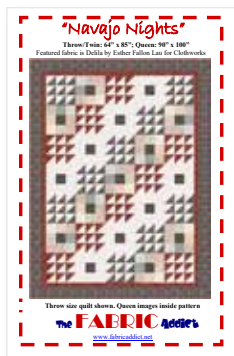

Delilah

by *esther fallon lau*

NAVAJO NIGHTS

The Fabric Addict
Designed by
Karen Schindler Bialik

Throw/Twin: 64" x 85"
Also included: *Queen Size*
Order No. NNS21
fabricaddict.net

| Fabrics | 1 Kit | 10 Kits | 20 Kits |
|-------------------------------------|-----------|---------|---------|
| A. Pale Pink Treeline Y3692-132 | 1 ¼ yards | 1 bolt | 2 bolts |
| B. Black Scattered Y3693-3 | ½ yard | 1 bolt | 1 bolt |
| C. Brick Woven Y3694-51 | 1 ¾ yards | 2 bolts | 3 bolts |
| D. Dark Gray Serendipity Y3691-7 | 1 ¼ yards | 1 bolt | 2 bolts |
| E. Pale Gray Serendipity Y3691-137 | ½ yard | 1 bolt | 1 bolt |
| F. Cream Jewels Y3695-57 | ½ yard | 1 bolt | 1 bolt |
| G. Mist Gray Treeline Y3692-116 | ½ yard | 1 bolt | 1 bolt |
| H. Pink Jewels Y3695-42 | ½ yard | 1 bolt | 1 bolt |
| I. Pale Peach Serendipity Y3691-131 | ½ yard | 1 bolt | 1 bolt |
| J. Pink Scattered Y3693-42 | ½ yard | 1 bolt | 1 bolt |
| K. Pale Gold Treeline Y3692-130 | ½ yard | 1 bolt | 1 bolt |
| Binding: Brick Scattered Y3693-51 | ¾ yard | 1 bolt | 1 bolt |
| Backing: Gray Jewels Y3695-6 | 5 ⅛ yards | 4 bolts | 7 bolts |

NAVAJO NIGHTS

The Fabric Addict
Designed by
Karen Schindler Bialik

Throw/Twin: 64" x 85"

Order No. NNS21
fabricaddict.net

Fabrics

- A. Pale Pink Treeline Y3692-132
- B. Black Scattered Y3693-3
- C. Brick Woven Y3694-51
- D. Dark Gray Serendipity Y3691-7
- E. Pale Gray Serendipity Y3691-137
- F. Cream Jewels Y3695-57
- G. Mist Gray Treeline Y3692-116
- H. Pink Jewels Y3695-42
- I. Pale Peach Serendipity Y3691-131
- J. Pink Scattered Y3693-42
- K. Pale Gold Treeline Y3692-130
- Binding: Brick Scattered Y3693-51
- Suggested Backing: Gray Jewels Y3695-6