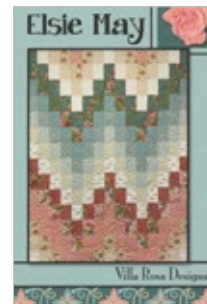

(In addition to quilt top yardage. Horizontal seam.)

14 Fabrics, Light Coral Version

Cream Packed Floral Y4394-57
Light Denim Packed Floral Y4394-87
Gray Daisies & Bees Y4395-6
Light Coral Daisies & Bees Y4395-38
Light Denim Daisies & Bees Y4395-87
Gray Floral Sketch Y4396-6
Cream Floral Sketch Y4396-57
Gray Maze Y4397-6
Light Coral Maze Y4397-38
White Dot Y4398-1
Light Denim Dot Y4398-87 (includes binding)
Light Coral Dot Y4398-38
Light Cream Solid AMB-2
Light Gray Dappled Y2949-5
Backing: Light Coral Daisies & Bees Y4395-38

Elsie May

By Villa Rosa Designs

53" x 70"

Designed by Pat Fryer
villarosadesigns.com

14 Fabrics

Cream Packed Floral Y4394-57	FQ
Light Denim Packed Floral Y4394-87	FQ
Gray Daisies & Bees Y4395-6	FQ
Light Denim Daisies & Bees Y4395-87	FQ
Gray Floral Sketch Y4396-6	FQ
Cream Floral Sketch Y4396-57	FQ
Light Gold Floral Sketch Y4396-67	FQ
Gray Maze Y4397-6	FQ
White Dot Y4398-1	FQ
Gold Dot Y4398-68	FQ
Light Denim Dot Y4398-87 (includes binding)	1 ½ yards
Light Cream Solid AMB-2	FQ
Pale Gold Solid AMB-130	FQ
Light Gray Dappled Y2949-5	FQ
Suggested Backing: Light Gold Floral Sketch Y4396-67	3 ½ yards
<i>(In addition to quilt top yardage. Horizontal seam.)</i>	

Elsie May

By Villa Rosa Designs

53" x 70"

Designed by Pat Fryer
villarosadesigns.com

14 Fabrics,

Cream Packed Floral Y4394-57	FQ
Light Denim Packed Floral Y4394-87	FQ
Gray Daisies & Bees Y4395-6	FQ
Light Coral Daisies & Bees Y4395-38	FQ
Light Denim Daisies & Bees Y4395-87	FQ
Gray Floral Sketch Y4396-6	FQ
Cream Floral Sketch Y4396-57	FQ
Gray Maze Y4397-6	FQ
Light Coral Maze Y4397-38	FQ
White Dot Y4398-1	FQ
Light Denim Dot Y4398-87 (includes binding)	1 ½ yards
Light Coral Dot Y4398-38	FQ
Light Cream Solid AMB-2	FQ
Light Gray Dappled Y2949-5	FQ
Suggested Backing: Light Coral Daisies & Bees Y4395-38	3 ½ yards