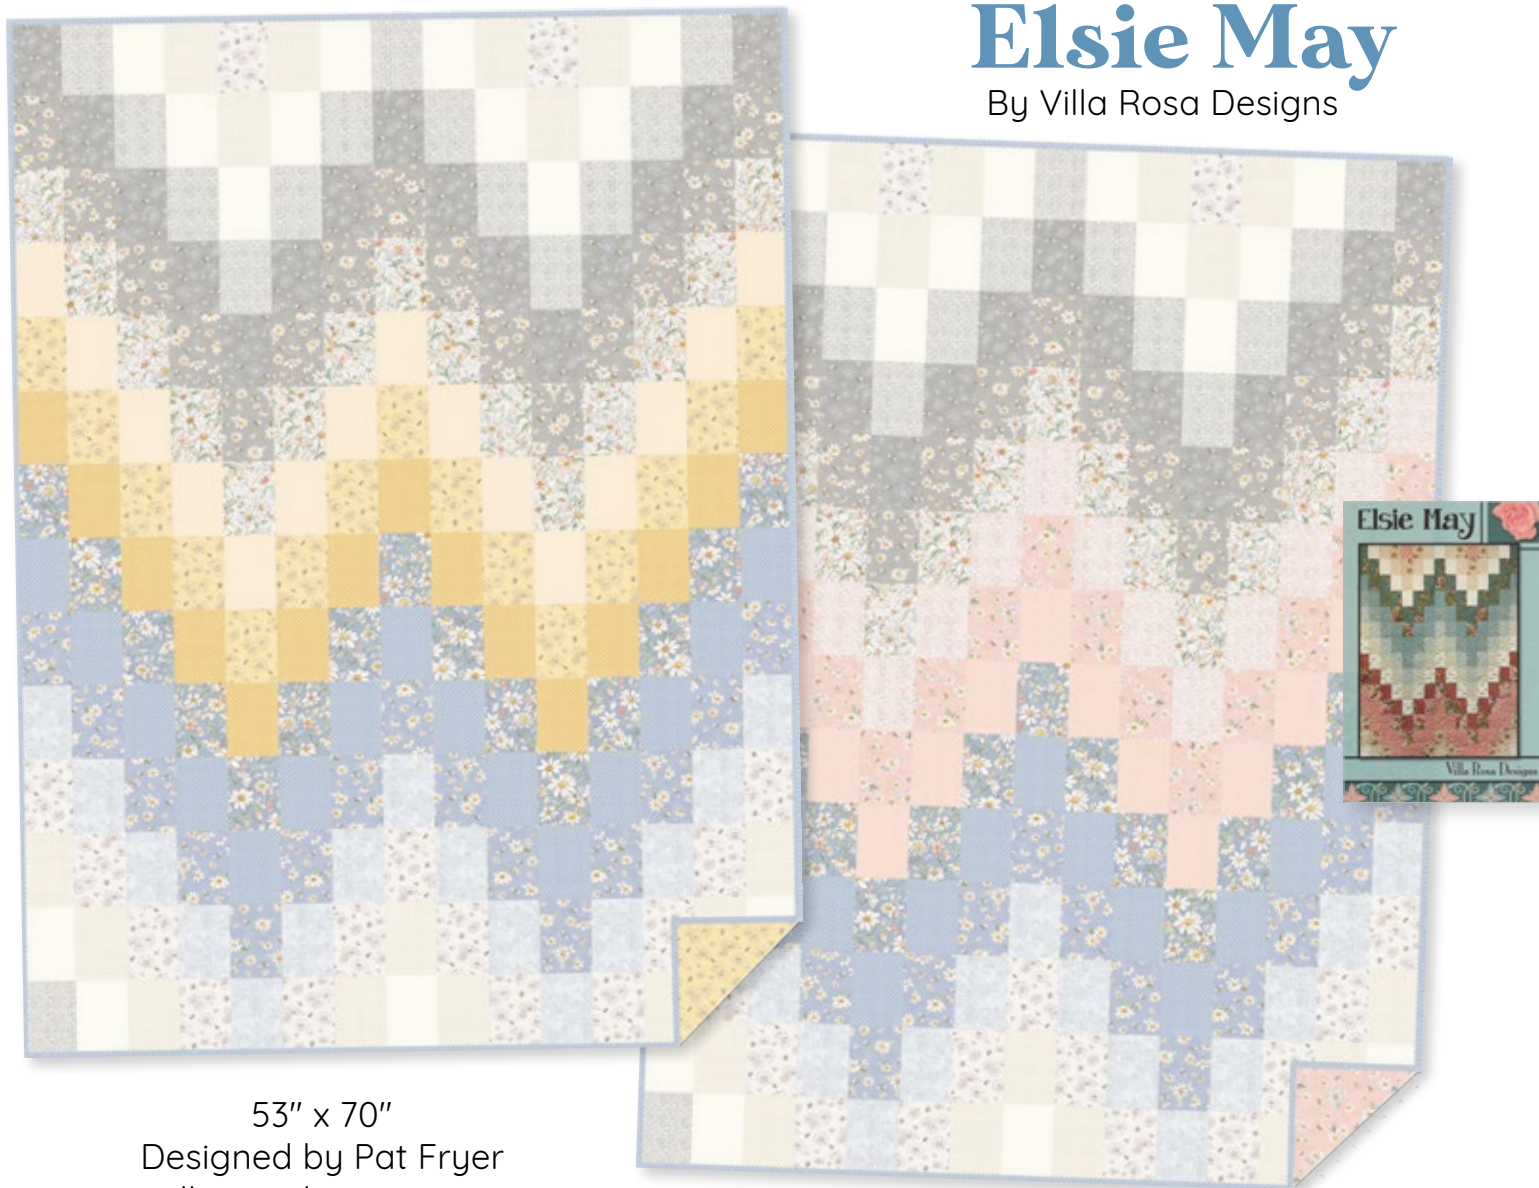

Elsie May

By Villa Rosa Designs

53" x 70"

Designed by Pat Fryer
villarosadesigns.com

14 Fabrics, Light Gold Version

Cream Packed Floral Y4394-57
Light Denim Packed Floral Y4394-87
Gray Daisies & Bees Y4395-6
Light Denim Daisies & Bees Y4395-87
Gray Floral Sketch Y4396-6
Cream Floral Sketch Y4396-57
Light Gold Floral Sketch Y4396-67
Gray Maze Y4397-6
White Dot Y4398-1
Gold Dot Y4398-68
Light Denim Dot Y4398-87 (includes binding)
Light Cream Solid AMB-2
Pale Gold Solid AMB-130
Light Gray Dappled Y2949-5
Backing: Light Gold Floral Sketch Y4396-67

(In addition to quilt top yardage. Horizontal seam.)

14 Fabrics, Light Coral Version

Cream Packed Floral Y4394-57
Light Denim Packed Floral Y4394-87
Gray Daisies & Bees Y4395-6
Light Coral Daisies & Bees Y4395-38
Light Denim Daisies & Bees Y4395-87
Gray Floral Sketch Y4396-6
Cream Floral Sketch Y4396-57
Gray Maze Y4397-6
Light Coral Maze Y4397-38
White Dot Y4398-1
Light Denim Dot Y4398-87 (includes binding)
Light Coral Dot Y4398-38
Light Cream Solid AMB-2
Light Gray Dappled Y2949-5
Backing: Light Coral Daisies & Bees Y4395-38

Elsie May

By Villa Rosa Designs

53" x 70"

Designed by Pat Fryer
villarosadesigns.com

14 Fabrics

Cream Packed Floral Y4394-57	FQ
Light Denim Packed Floral Y4394-87	FQ
Gray Daisies & Bees Y4395-6	FQ
Light Denim Daisies & Bees Y4395-87	FQ
Gray Floral Sketch Y4396-6	FQ
Cream Floral Sketch Y4396-57	FQ
Light Gold Floral Sketch Y4396-67	FQ
Gray Maze Y4397-6	FQ
White Dot Y4398-1	FQ
Gold Dot Y4398-68	FQ
Light Denim Dot Y4398-87 (includes binding)	1 ½ yards
Light Cream Solid AMB-2	FQ
Pale Gold Solid AMB-130	FQ
Light Gray Dappled Y2949-5	FQ
Suggested Backing: Light Gold Floral Sketch Y4396-67	3 ½ yards
<i>(In addition to quilt top yardage. Horizontal seam.)</i>	