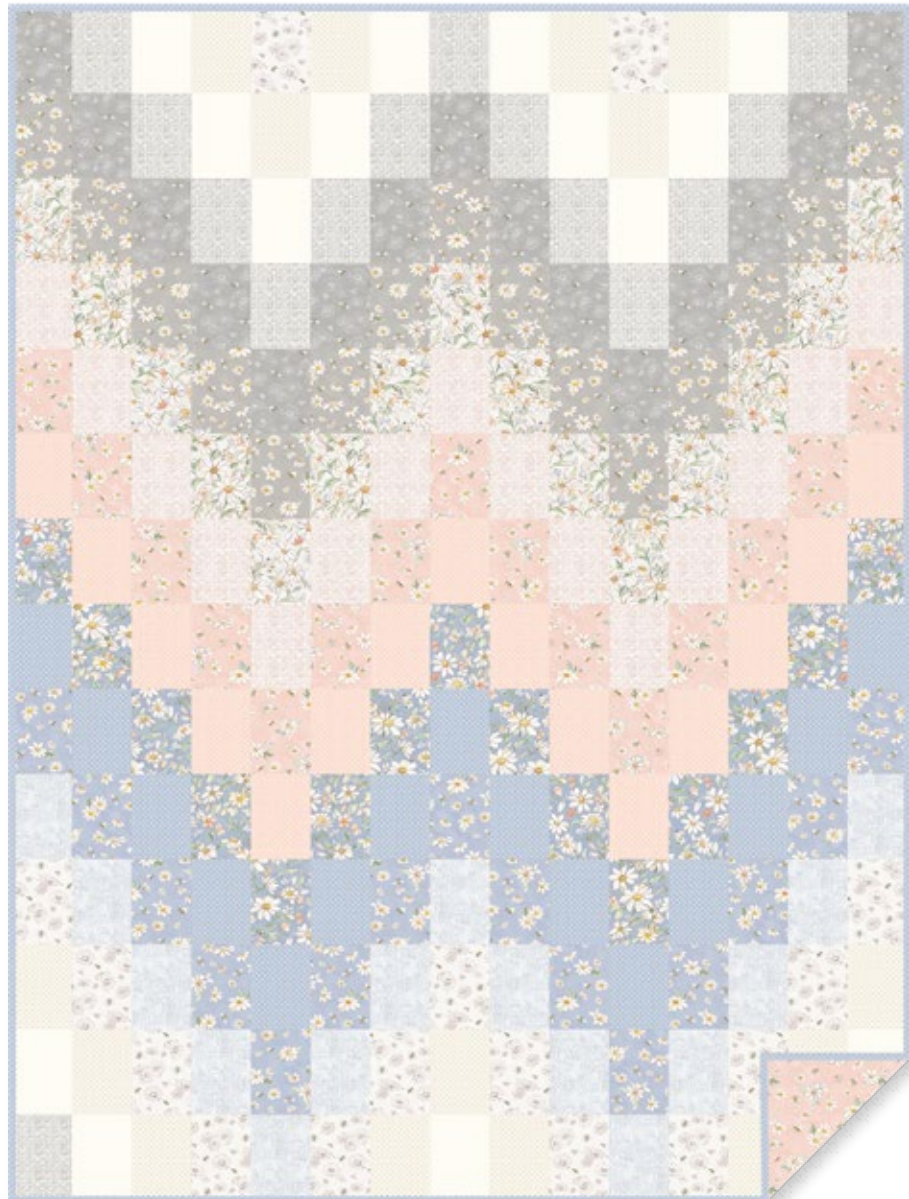

(In addition to quilt top yardage. Horizontal seam.)

14 Fabrics, Light Coral Version

Cream Packed Floral Y4394-57
Light Denim Packed Floral Y4394-87
Gray Daisies & Bees Y4395-6
Light Coral Daisies & Bees Y4395-38
Light Denim Daisies & Bees Y4395-87
Gray Floral Sketch Y4396-6
Cream Floral Sketch Y4396-57
Gray Maze Y4397-6
Light Coral Maze Y4397-38
White Dot Y4398-1
Light Denim Dot Y4398-87 (includes binding)
Light Coral Dot Y4398-38
Light Cream Solid AMB-2
Light Gray Dappled Y2949-5
Backing: Light Coral Daisies & Bees Y4395-38

(In addition to quilt top yardage. Horizontal seam.)

1 Kit	10 Kits	20 Kits
FQ	1 bolt	1 bolt
FQ	1 bolt	1 bolt
FQ	1 bolt	1 bolt
FQ	1 bolt	1 bolt
FQ	1 bolt	1 bolt
FQ	1 bolt	1 bolt
FQ	1 bolt	1 bolt
FQ	1 bolt	1 bolt
FQ	1 bolt	1 bolt
FQ	1 bolt	1 bolt
FQ	1 bolt	1 bolt
1 ½ yards	1 bolt	2 bolts
FQ	1 bolt	1 bolt
FQ	1 bolt	1 bolt
FQ	1 bolt	1 bolt
3 ½ yards	3 bolts	5 bolts

Elsie May

By Villa Rosa Designs

53" x 70"

Designed by Pat Fryer
villarosadesigns.com

14 Fabrics

Cream Packed Floral Y4394-57	FQ
Light Denim Packed Floral Y4394-87	FQ
Gray Daisies & Bees Y4395-6	FQ
Light Denim Daisies & Bees Y4395-87	FQ
Gray Floral Sketch Y4396-6	FQ
Cream Floral Sketch Y4396-57	FQ
Light Gold Floral Sketch Y4396-67	FQ
Gray Maze Y4397-6	FQ
White Dot Y4398-1	FQ
Gold Dot Y4398-68	FQ
Light Denim Dot Y4398-87 (includes binding)	1 ½ yards
Light Cream Solid AMB-2	FQ
Pale Gold Solid AMB-130	FQ
Light Gray Dappled Y2949-5	FQ
Suggested Backing: Light Gold Floral Sketch Y4396-67	3 ½ yards
<i>(In addition to quilt top yardage. Horizontal seam.)</i>	