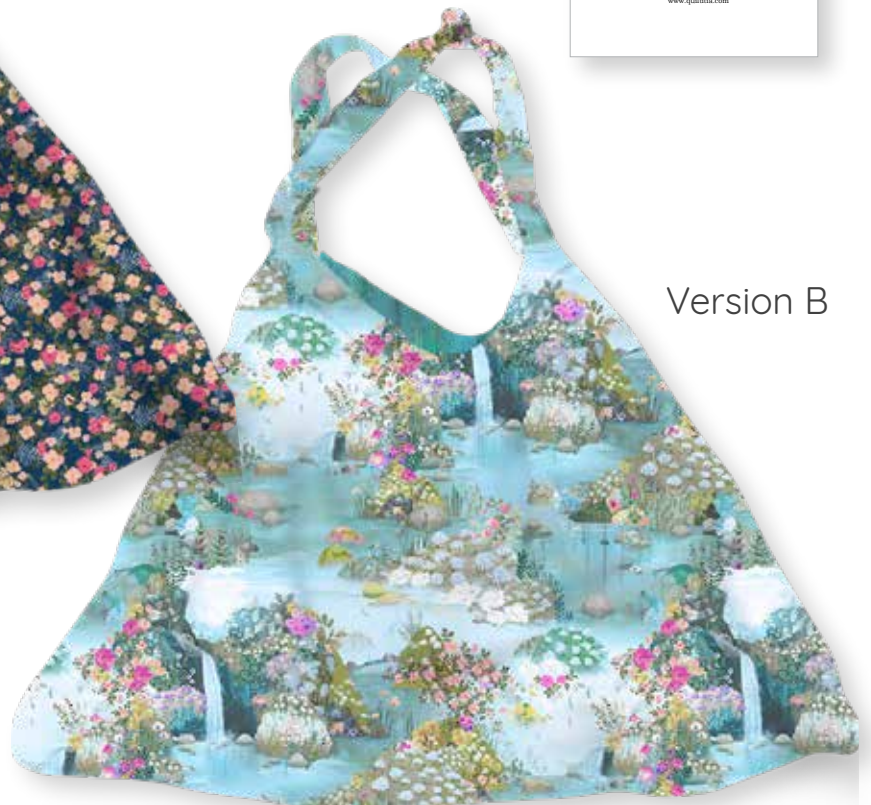

Easy Big Bag

By Quiltin' Tia Quiltworks
quiltintia.com • Purse Size, 20" x 24"

Version A

Version B

	Version A:	Version B:	1 Kit	10 Kits	20 Kits
Fabric:	Lt Navy Packed Floral Y3447-93	Lt Sky Lagoon Y3445-97	1 yd	1 bolt	2 bolts
Lining:	Pink Painted Texture Y3450-42	Dk Sky Painted Texture Y3450-99	¾ yd	1 bolt	1 bolt

Add'l requirement: Piece of Batting, 27" x 44"