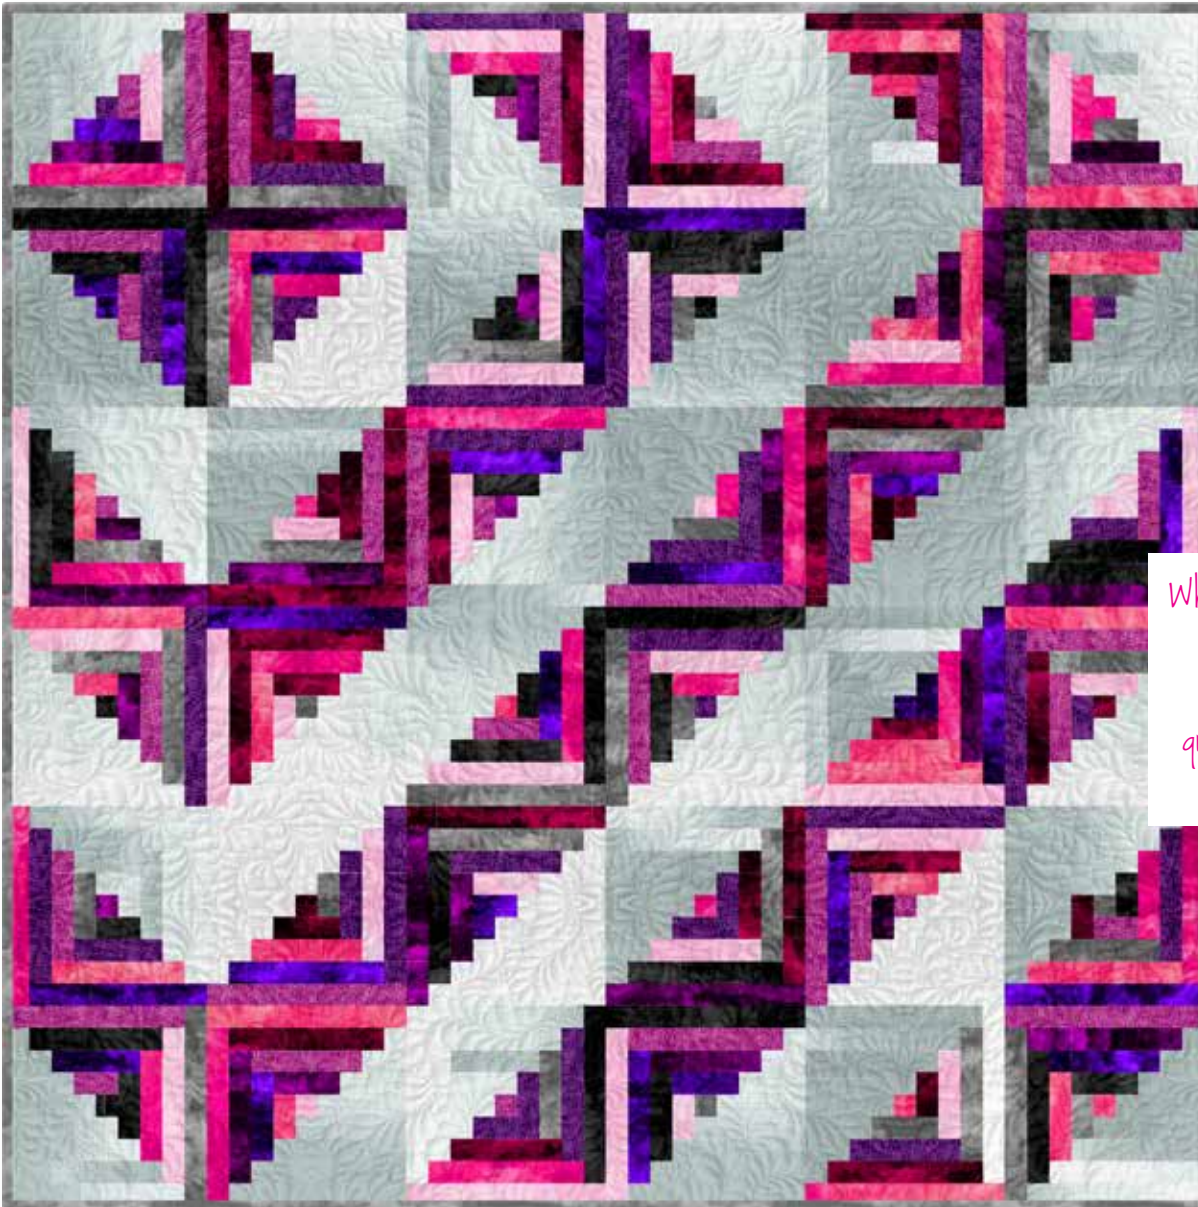

Retro Tiles

By Quilt Addicts Anonymous • Throw Size Shown: 54" x 54"
 Pattern includes 4 sizes, Crib-King
 quiltaddictsanonymous.com • Designed by Stephanie Soebbing

Wholesaler-only coupon alert:
 use this code to get
 50% off patterns at
 quiltaddictsanonymous.com
 QAA@wholesale

<i>Fabrics:</i>	<i>1 Kit</i>	<i>10 Kits</i>	<i>20 Kits</i>
CW Basics Fountain 10" Square Pack TSQ0354	1 pack	10 packs	20 packs
Background: White Impressions Moiré Y1031-1	2 yds	2 bolts	3 bolts
Binding: Dark Teal Misty Y2539-105	½ yd	1 bolt	1 bolt
Backing: Aqua Misty Y2539-33	3 ¾ yds	3 bolts	5 bolts