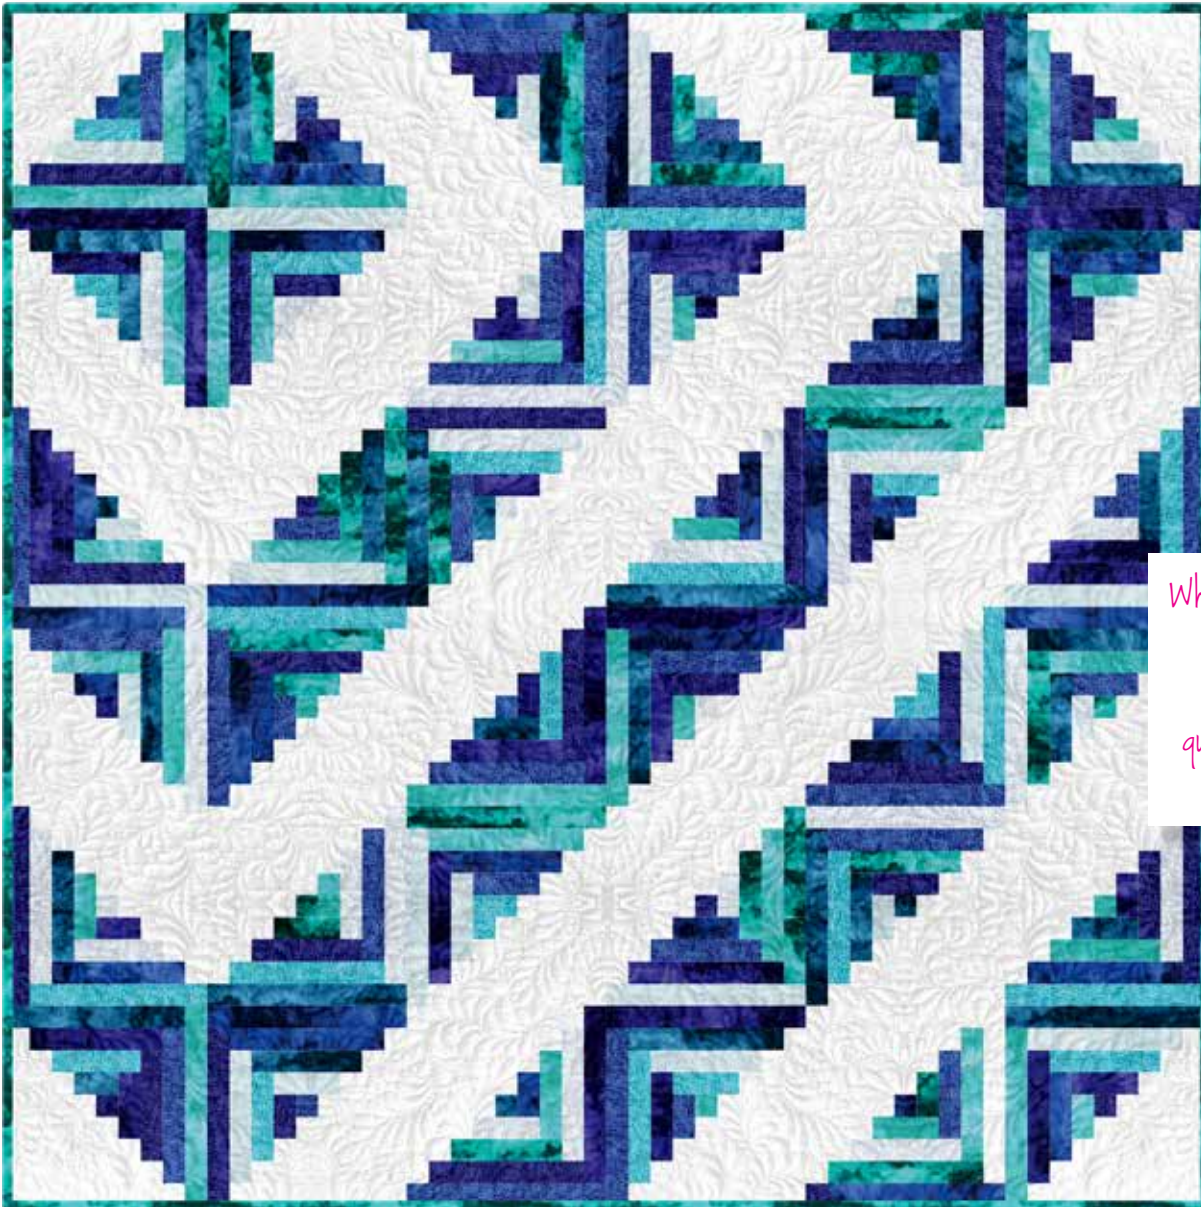

Retro Tiles

By Quilt Addicts Anonymous • Throw Size Shown: 54" x 54"
 Pattern includes 4 sizes, Crib-King
 quiltaddictsanonymous.com • Designed by Stephanie Soebbing

Wholesaler-only coupon alert:
 use this code to get
 50% off patterns at
 quiltaddictsanonymous.com
 QAA@wholesale

<i>Fabrics:</i>	<i>1 Kit</i>	<i>10 Kits</i>	<i>20 Kits</i>
CW Basics Fountain 10" Square Pack TSQ0354	1 pack	10 packs	20 packs
Background: White Impressions Moiré Y1031-1	2 yds	2 bolts	3 bolts
Binding: Dark Teal Misty Y2539-105	½ yd	1 bolt	1 bolt
Backing: Aqua Misty Y2539-33	3 ¾ yds	3 bolts	5 bolts