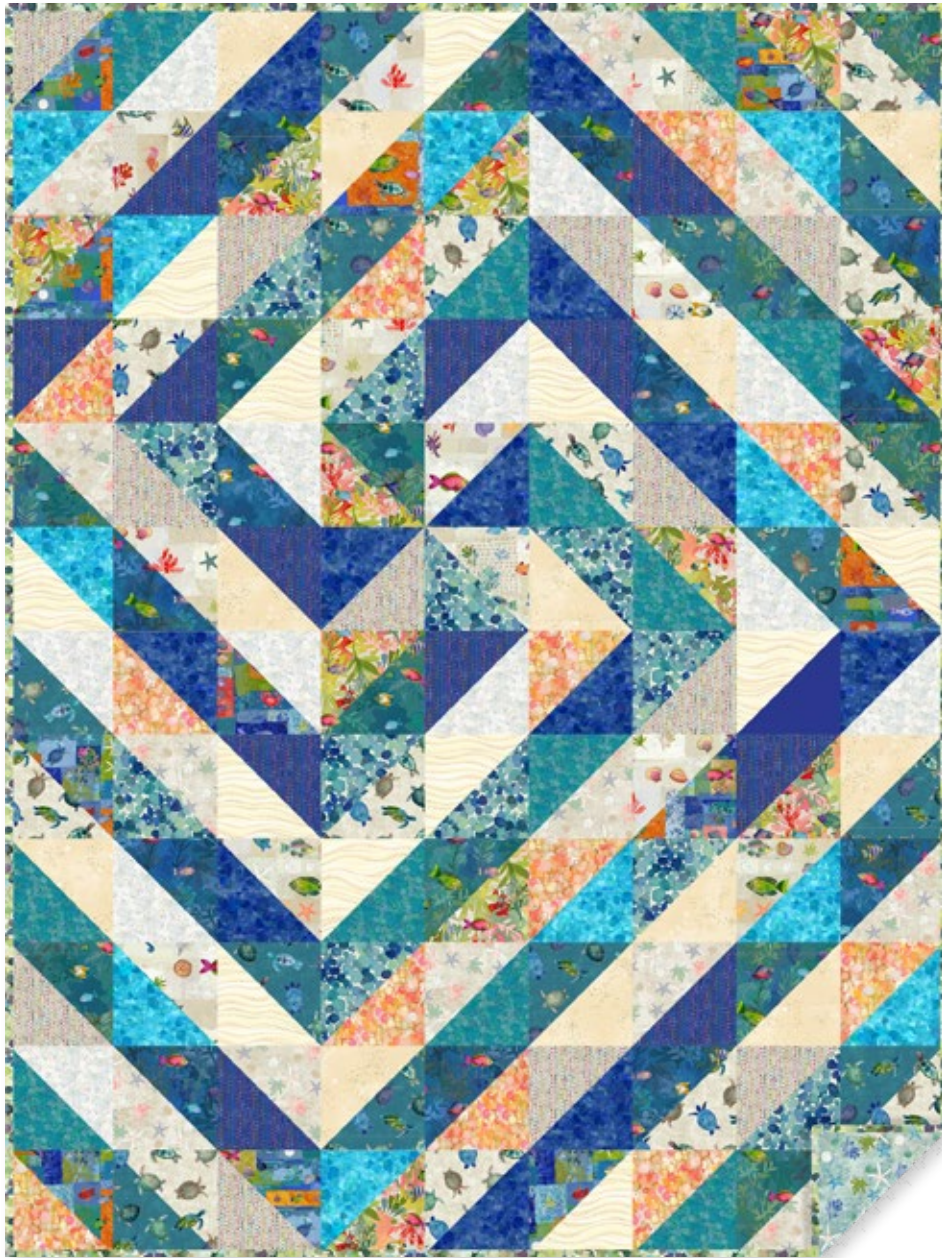

Coral Reef

BY SUE ZIPKIN

WHIRLPOOL

By Villa Rosa Designs
 Designed by Melissa Milligan
 54" x 66"
villarosadesigns.com

19 Fabrics	1 Kit	10 Kits	20 Kits
9 Darks:			
Multicolor Patchwork Y4377-55	¼ yard	1 bolt	1 bolt
Blue Fish Y4378-90	¼ yard	1 bolt	1 bolt
Teal Fish Y4378-104	¼ yard	1 bolt	1 bolt
Teal Turtles Y4379-104	¼ yard	1 bolt	1 bolt
Teal Sea Glass Y4381-104	¼ yard	1 bolt	1 bolt
Teal Swirls Y4382-104	¼ yard	1 bolt	1 bolt
Royal Blue Broken Stripe Y4383-31	¼ yard	1 bolt	1 bolt
Royal Blue Tonal Y4384-31	¼ yard	1 bolt	1 bolt
Pool Tonal Y4384-124	¼ yard	1 bolt	1 bolt

	1 Kit	10 Kits	20 Kits
9 Lights:			
Khaki Patchwork Y4377-12	¼ yard	1 bolt	1 bolt
Multicolor Fish Y4378-55	¼ yard	1 bolt	1 bolt
Khaki Turtles Y4379-12	¼ yard	1 bolt	1 bolt
Khaki Shells Y4380-12	¼ yard	1 bolt	1 bolt
Orange Sea Glass Y4381-36	¼ yard	1 bolt	1 bolt
Mist Gray Swirls Y4382-116	¼ yard	1 bolt	1 bolt
Khaki Broken Stripe Y4383-12	¼ yard	1 bolt	1 bolt
Light Cream LB Basic Glitter Y0808-2M	¼ yard	1 bolt	1 bolt
Light Cream LB Basic Wave Y1331-2SM	¼ yard	1 bolt	1 bolt
Binding: Olive Sea Glass Y4381-24	⅝ yard	1 bolt	1 bolt
Backing: Light Teal Shells Y4380-103	4 ½ yards	3 bolts	6 bolts

9 Lights:

Khaki Patchwork Y4377-12	¼ yard
Multicolor Fish Y4378-55	¼ yard
Khaki Turtles Y4379-12	¼ yard
Khaki Shells Y4380-12	¼ yard
Orange Sea Glass Y4381-36	¼ yard
Mist Gray Swirls Y4382-116	¼ yard
Khaki Broken Stripe Y4383-12	¼ yard
Light Cream LB Basic Glitter Y0808-2M	¼ yard
Light Cream LB Basic Wave Y1331-2SM	¼ yard
Binding: Olive Sea Glass Y4381-24	⅝ yard
Suggested Backing: Light Teal Shells Y4380-103	4 ⅞ yards