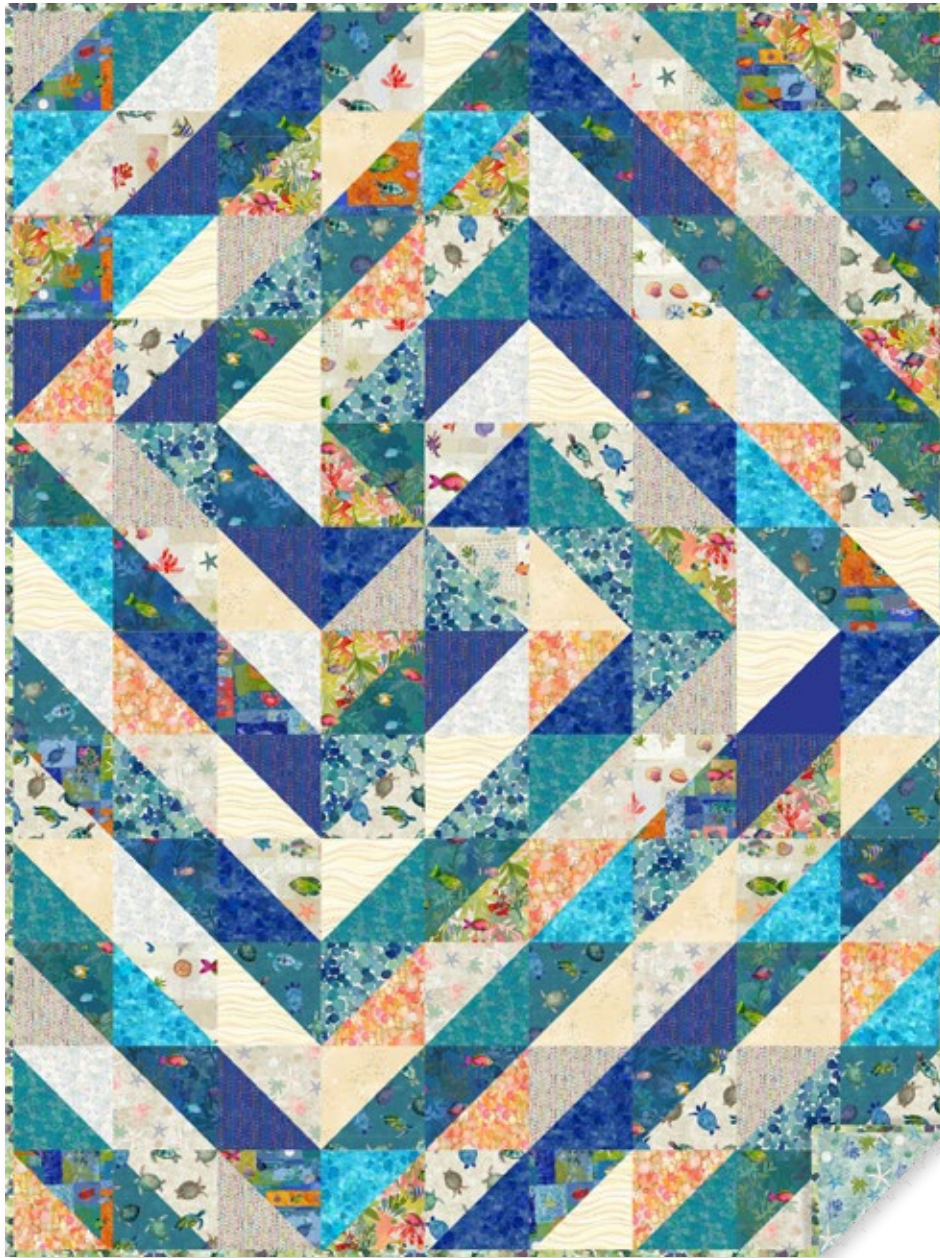

Coral Reef

BY SUE ZIPKIN

WHIRLPOOL