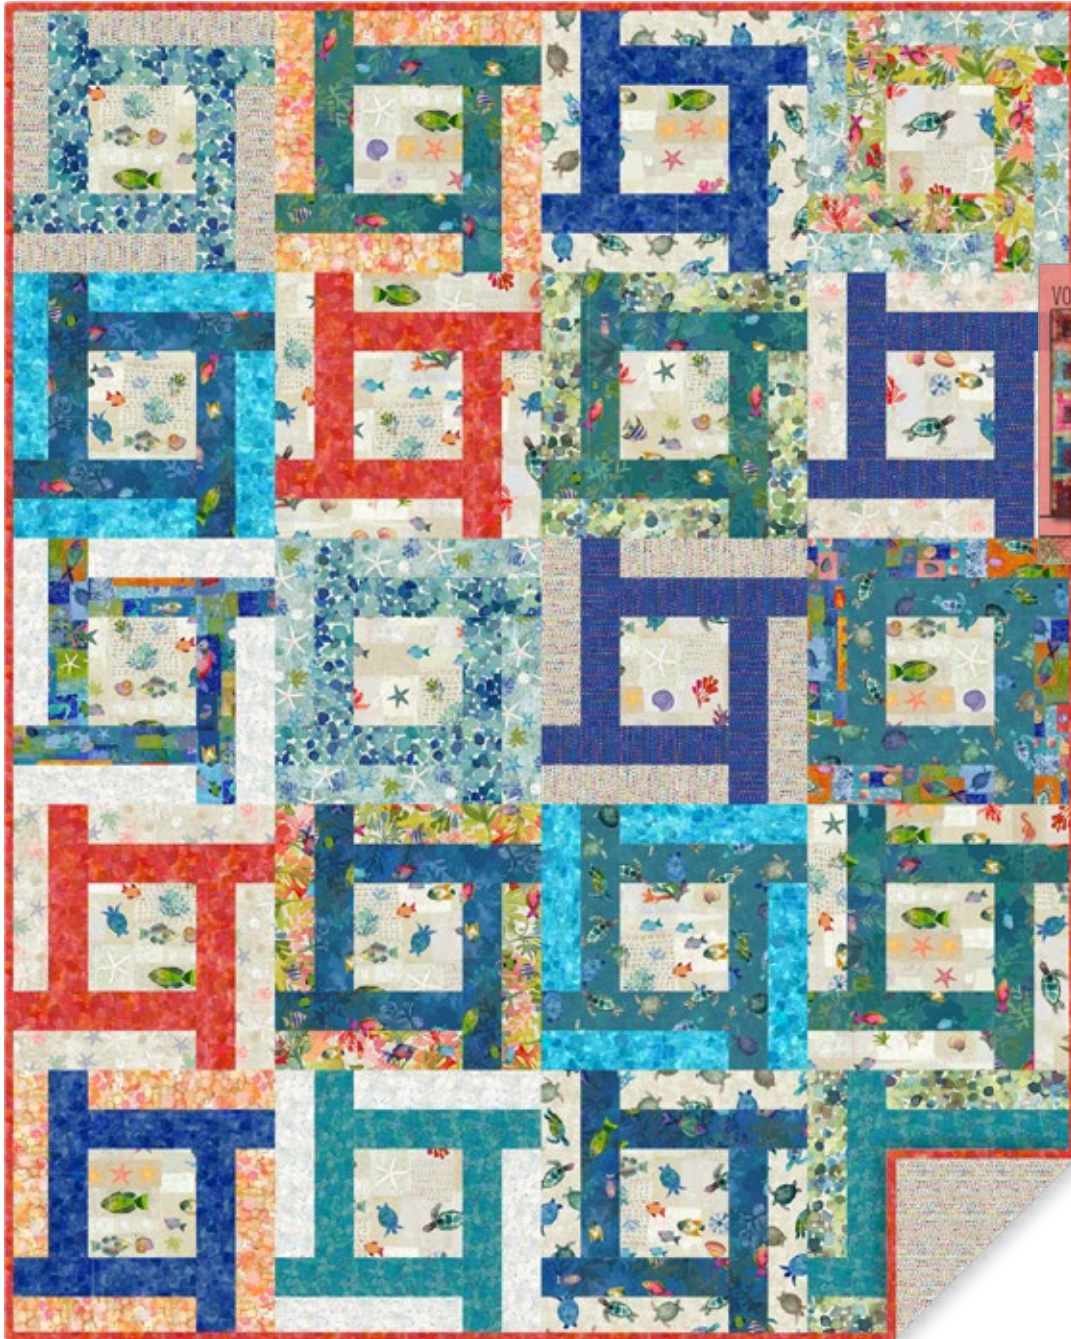

# Coral Reef

BY SUE ZIPKIN

MAKE WITH STRIP ROLL!

## VOYAGER

By Villa Rosa Designs • Designed by Pat Fryer  
54" x 68" • villarosadesigns.com

<i>2 Fabrics + Strip Roll</i>	<i>1 Kit</i>	<i>10 Kits</i>	<i>20 Kits</i>
Coral Reef Strip Roll ST0499	1 roll	10 rolls	20 rolls
Centers: Khaki Patchwork Y4377-12	¾ yard	1 bolt	1 bolt
Binding: Dark Coral Tonal Y4384-40	⅝ yard	1 bolt	1 bolt
Backing: Khaki Broken Stripe Y4383-12	4 ¼ yards	3 bolts	6 bolts

## VOYAGER

By Villa Rosa Designs • Designed by Pat Fryer  
54" x 68" • villarosadesigns.com

*2 Fabrics + Strip Roll*

Coral Reef Strip Roll ST0499	1 roll
Centers: Khaki Patchwork Y4377-12	¾ yard
Binding: Dark Coral Tonal Y4384-40	⅝ yard
Suggested Backing: Khaki Broken Stripe Y4383-12	4 ¼ yards