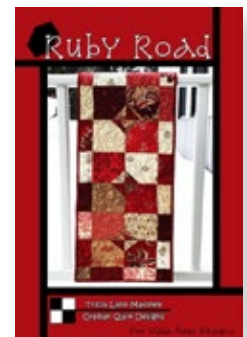

Ruby Road Table Runner

By Orphan Quilt Designs for Villa Rosa Designs
 Designed by Tricia Lynn Maloney
 villarosadesigns.com • 13" x 49"

New!

*5"
Squares*

Fabrics:	1 Kit	10 Kits	20 Kits
Better Not Pout 5" Square Pack SQ0414	1 pack	10 packs	20 packs
Binding: Forest Snowflakes Y3789-113	1/3 yd	1 bolt	1 bolt
Backing: Lt Taupe Santa Hats Y3786-61	1 1/4 yds	1 bolt	2 bolts

Ruby Road Table Runner

By Orphan Quilt Designs for Villa Rosa Designs
 Designed by Tricia Lynn Maloney
 villarosadesigns.com • 13" x 49"

New!

*5"
Squares*

Fabrics:

Better Not Pout 5" Square Pack SQ0414	1 pack
Binding: Forest Snowflakes Y3789-113	1/3 yd
Backing: Lt Taupe Santa Hats Y3786-61	1 1/4 yds