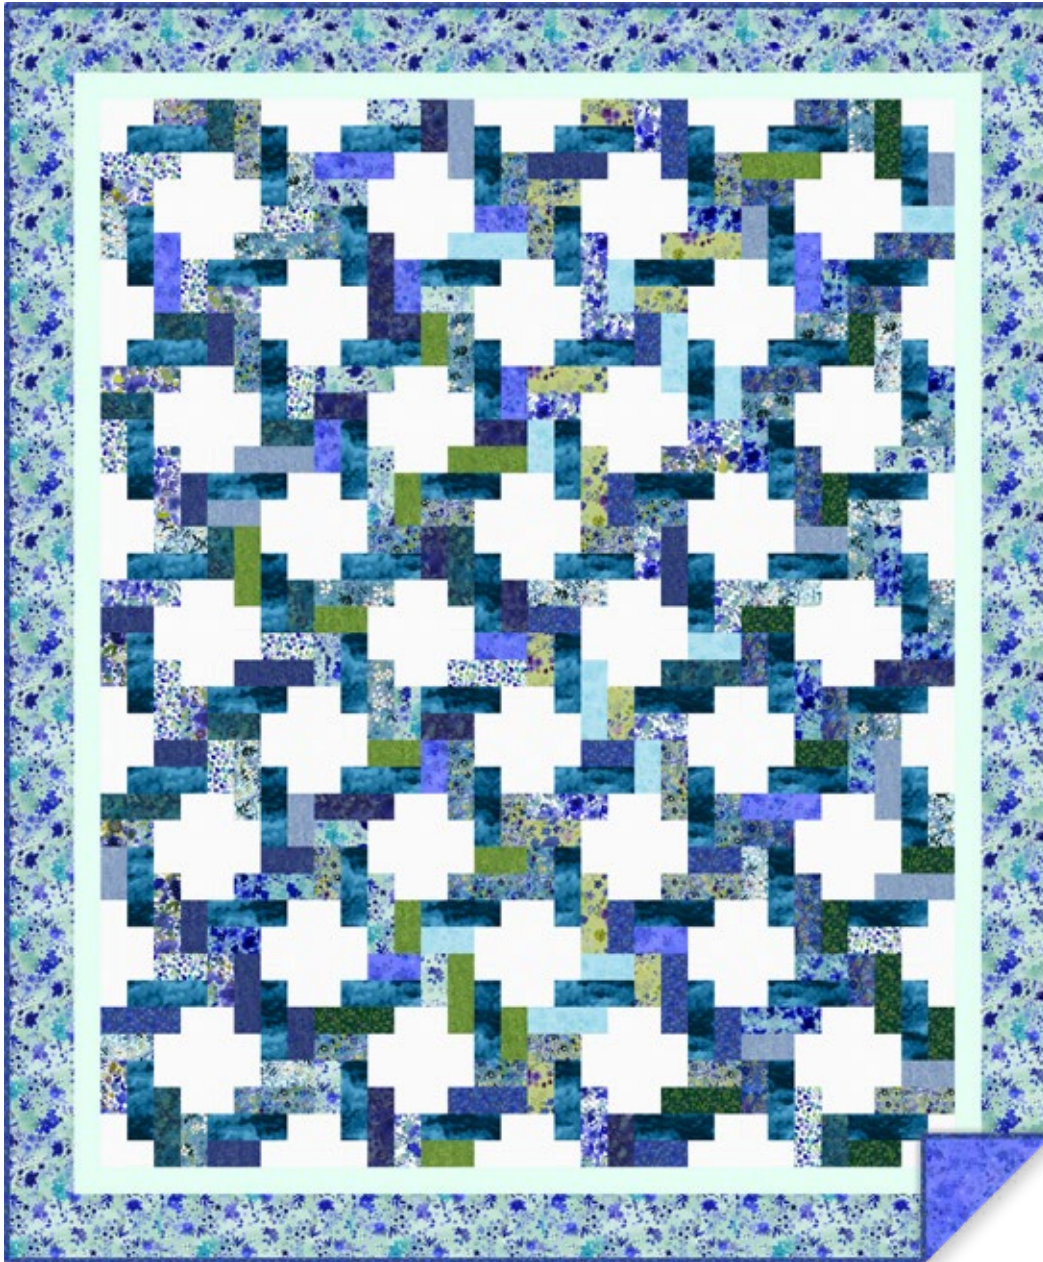

# Blue Meadow

by Sue Zipkin

## CIRCLE BACK

By Cozy Quilt Designs  
Twin Size: 78" x 94"  
Designed by Daniela Stout  
Order No. CQD01157  
ozyquilt.com

Fabrics	1 Kit	10 Kits	20 Kits
Blue Meadow 2 1/2" Strip Roll ST0434	1 roll	10 rolls	20 rolls
Accent: Dark Denim Misty Y2539-89	1 1/8 yards	1 bolt	2 bolts
Background: White Impressions Moiré Y1031-1	2 1/4 yards	2 bolts	3 bolts
Border 1: Light Turquoise Solid AMB-100	2/8 yard	1 bolt	1 bolt
Border 2: Light Turquoise Digital Garden Mix Y3930-100	1 1/8 yards	2 bolts	3 bolts
Binding: Dark Royal Blue Digital Leaves Y3935-92	2/8 yard	1 bolt	1 bolt
Backing: Light Royal Blue Digital Flower Wash Y3936-91	7 1/4 yards	5 bolts	10 bolts

Includes 5 sizes: baby - king

## CIRCLE BACK

By Cozy Quilt Designs  
Twin Size: 78" x 94"  
Designed by Daniela Stout  
Order No. CQD01157  
ozyquilt.com