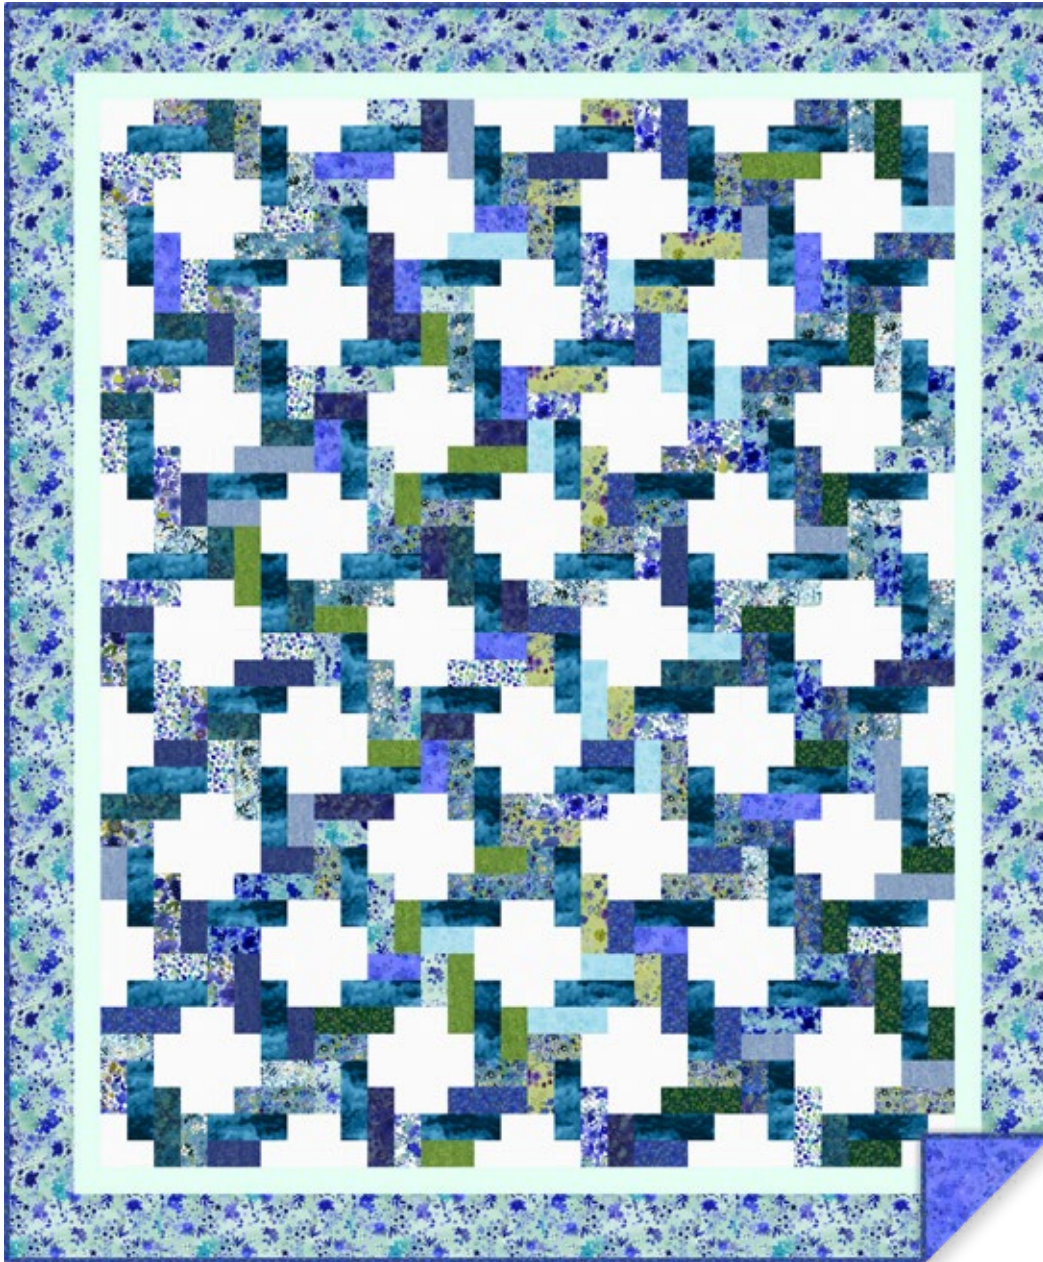

## CIRCLE BACK

By Cozy Quilt Designs  
Twin Size: 78" x 94"  
Designed by Daniela Stout  
Order No. CQD01157  
ozyquilt.com

Fabrics	1 Kit	10 Kits	20 Kits
Blue Meadow 2 1/2" Strip Roll ST0434	1 roll	10 rolls	20 rolls
Accent: Dark Denim Misty Y2539-89	1 1/8 yards	1 bolt	2 bolts
Background: White Impressions Moiré Y1031-1	2 1/4 yards	2 bolts	3 bolts
Border 1: Light Turquoise Solid AMB-100	2/8 yard	1 bolt	1 bolt
Border 2: Light Turquoise Digital Garden Mix Y3930-100	1 1/8 yards	2 bolts	3 bolts
Binding: Dark Royal Blue Digital Leaves Y3935-92	2/8 yard	1 bolt	1 bolt
Backing: Light Royal Blue Digital Flower Wash Y3936-91	7 1/4 yards	5 bolts	10 bolts

Includes 5 sizes: baby - king

## CIRCLE BACK

By Cozy Quilt Designs  
Twin Size: 78" x 94"  
Designed by Daniela Stout  
Order No. CQD01157  
ozyquilt.com

### Fabrics

Blue Meadow 2 ½" Strip Roll ST0434	1 roll
Accent: Dark Denim Misty Y2539-89	1 ¼ yards
Background: White Impressions Moiré Y1031-1	2 ¼ yards
Border 1: Light Turquoise Solid AMB-100	¾ yard
Border 2: Light Turquoise Digital Garden Mix Y3930-100	1 ½ yards
Binding: Dark Royal Blue Digital Leaves Y3935-92	¾ yard
Suggested Backing: Light Royal Blue Digital Flower Wash Y3936-91	7 ¼ yards