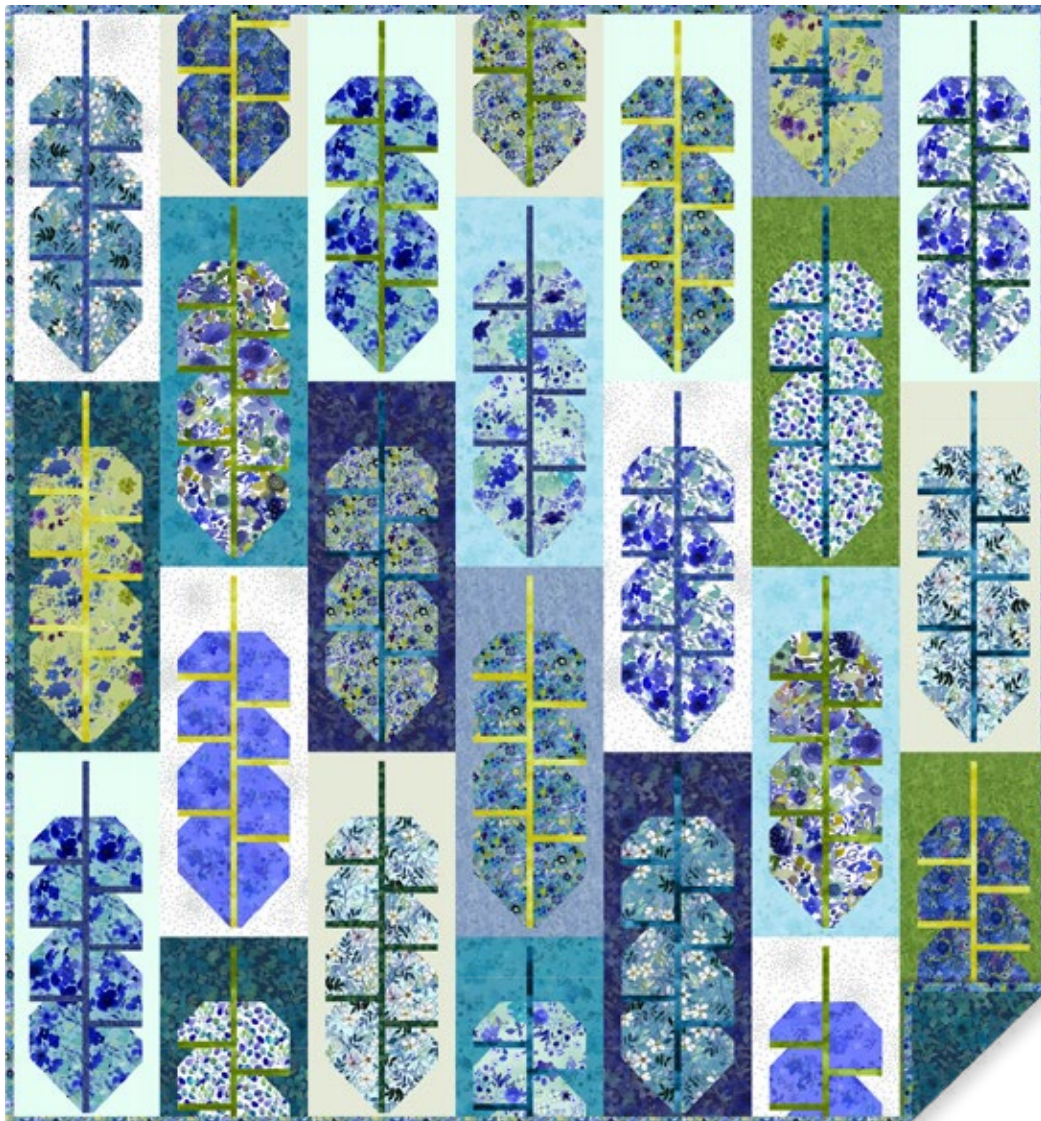

Blue Meadow

by Sue Zipkin

LEAFY

By Elizabeth Hartman
 Small Size: 56" x 60"
 Order No. EH-049
elizabethhartman.com

<i>Fabrics</i>	<i>1 Kit</i>	<i>10 Kits</i>	<i>20 Kits</i>
Leaves, Stems & Backgrounds: Blue Meadow Fat Quarter Pack FQ0434	1 pack	10 packs	20 packs
Additional Backgrounds (2 FQs per ½ yard): Gray LB Basic Confetti Y2663-6	½ yard	1 bolt	1 bolt
Light Turquoise Solid AMB-100	½ yard	1 bolt	1 bolt
Pale Sage Solid AMB-134	½ yard	1 bolt	1 bolt
Additional Stems: Lime Misty Y2539-18	½ yard	1 bolt	1 bolt
Olive Misty Y2539-24	½ yard	1 bolt	1 bolt
Dark Denim Misty Y2539-89	½ yard	1 bolt	1 bolt
Binding: Dark Aqua Digital Garden Delight Y3934-34	½ yard	1 bolt	1 bolt
Backing: Dark Teal Digital Flower Fancy Y3931-105	3 ⅞ yards	3 bolts	5 bolts

Pattern also includes larger size and pillow instructions

Blue Meadow

by Sue Zipkin

LEAFY

By Elizabeth Hartman
 Small Size: 56" x 60"
 Order No. EH-049
elizabethhartman.com

Fabrics

Leaves, Stems & Backgrounds:	
Blue Meadow Fat Quarter Pack FQ0434	1 pack
Additional Backgrounds (2 FQs per 1/2 yard):	
Gray LB Basic Confetti Y2663-6	1/2 yard
Light Turquoise Solid AMB-100	1/2 yard
Pale Sage Solid AMB-134	1/2 yard
Additional Stems:	
Lime Misty Y2539-18	1/2 yard
Olive Misty Y2539-24	1/2 yard
Dark Denim Misty Y2539-89	1/2 yard
Binding: Dark Aqua Digital Garden Delight Y3934-34	1/2 yard
Suggested Backing: Dark Teal Digital Flower Fancy Y3931-105	3 3/8 yards

Pattern also includes larger size and pillow instructions