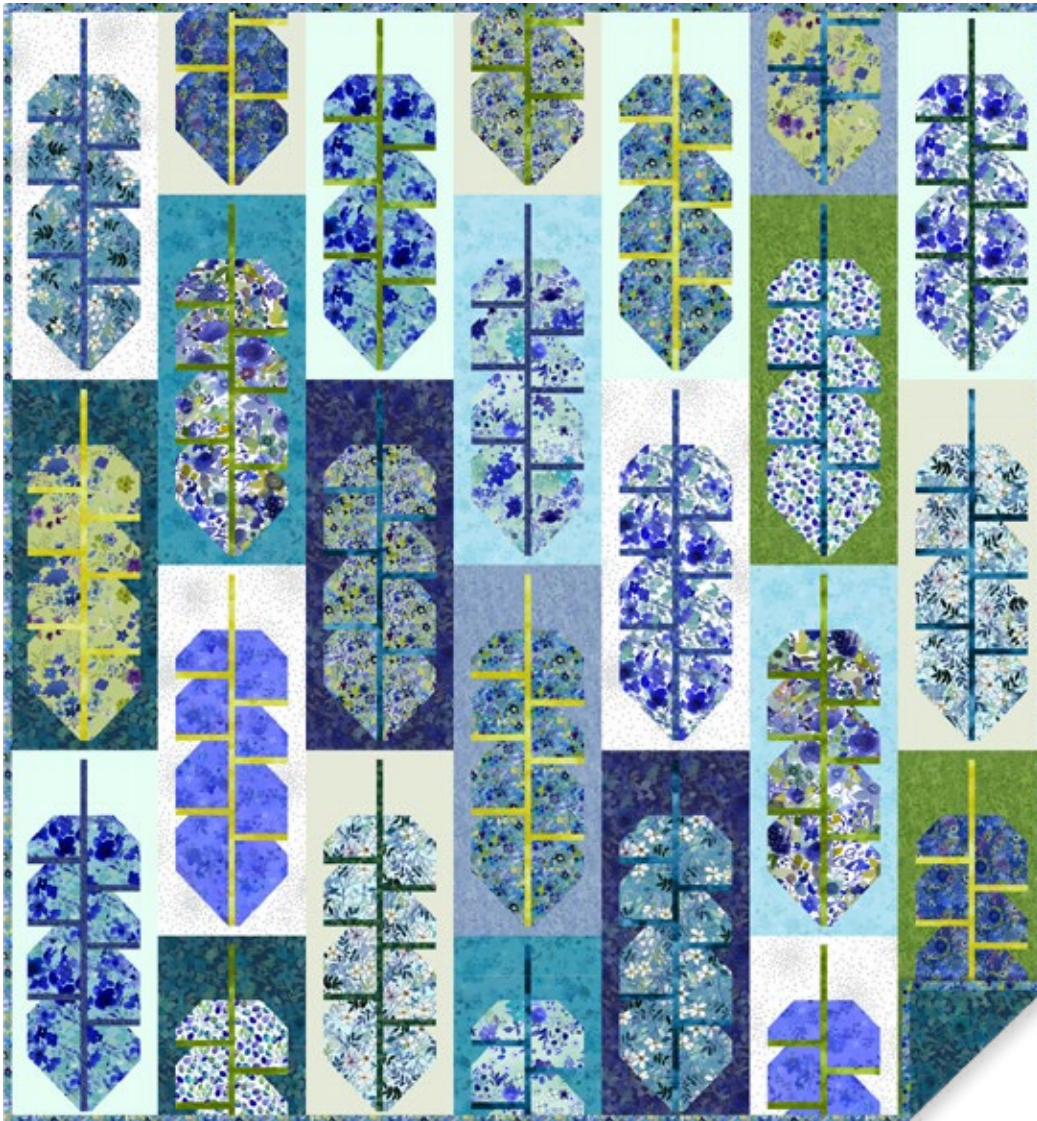

Blue Meadow

by Sue Zipkin

LEAFY

By Elizabeth Hartman
 Small Size: 56" x 60"
 Order No. EH-049
elizabethhartman.com

<i>Fabrics</i>	<i>1 Kit</i>	<i>10 Kits</i>	<i>20 Kits</i>
Leaves, Stems & Backgrounds: Blue Meadow Fat Quarter Pack FQ0434	1 pack	10 packs	20 packs
Additional Backgrounds (2 FQs per ½ yard): Gray LB Basic Confetti Y2663-6	½ yard	1 bolt	1 bolt
Light Turquoise Solid AMB-100	½ yard	1 bolt	1 bolt
Pale Sage Solid AMB-134	½ yard	1 bolt	1 bolt
Additional Stems: Lime Misty Y2539-18	½ yard	1 bolt	1 bolt
Olive Misty Y2539-24	½ yard	1 bolt	1 bolt
Dark Denim Misty Y2539-89	½ yard	1 bolt	1 bolt
Binding: Dark Aqua Digital Garden Delight Y3934-34	½ yard	1 bolt	1 bolt
Backing: Dark Teal Digital Flower Fancy Y3931-105	3 ⅞ yards	3 bolts	5 bolts

Pattern also includes larger size and pillow instructions

Blue Meadow

by Sue Zipkin

LEAFY

By Elizabeth Hartman
 Small Size: 56" x 60"
 Order No. EH-049
elizabethhartman.com

Fabrics

Leaves, Stems & Backgrounds:	
Blue Meadow Fat Quarter Pack FQ0434	1 pack
Additional Backgrounds (2 FQs per 1/2 yard):	
Gray LB Basic Confetti Y2663-6	1/2 yard
Light Turquoise Solid AMB-100	1/2 yard
Pale Sage Solid AMB-134	1/2 yard
Additional Stems:	
Lime Misty Y2539-18	1/2 yard
Olive Misty Y2539-24	1/2 yard
Dark Denim Misty Y2539-89	1/2 yard
Binding: Dark Aqua Digital Garden Delight Y3934-34	1/2 yard
Suggested Backing: Dark Teal Digital Flower Fancy Y3931-105	3 3/8 yards

Pattern also includes larger size and pillow instructions