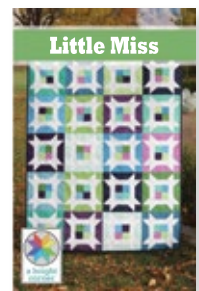

Blue Meadow

by Sue Zipkin

LITTLE MISS

By A Bright Corner
 Throw Size: 55" x 66"
 Designed by Andy Knowlton
 Order No. 327
abrightcornershop.com

Fabrics	1 Kit	10 Kits	20 Kits
Blue Meadow 2 1/2" Strip Roll ST0434*	1 roll	10 rolls	20 rolls
White/Silver LB Basic Dot 2 Y2662-1SM	2 1/4 yards	2 bolts	3 bolts
Binding: Sky Digital Flower Wash Y3936-98	2/3 yard	1 bolt	1 bolt
Backing: Light Turquoise Digital Garden Mix Y3930-100	3 1/2 yards	3 bolts	5 bolts

* Quilt may be made with a 10" Square Pack instead of strip roll if preferred - order TSQ0434

Includes 4 sizes Crib-Queen

Blue Meadow

by Sue Zipkin

LITTLE MISS

By A Bright Corner
 Throw Size: 55" x 66"
 Designed by Andy Knowlton
 Order No. 327
abrightcornershop.com

* Quilt may be made with a 10" Square Pack instead of strip roll if preferred - TSQ0434

Includes 4 sizes Crib-Queen