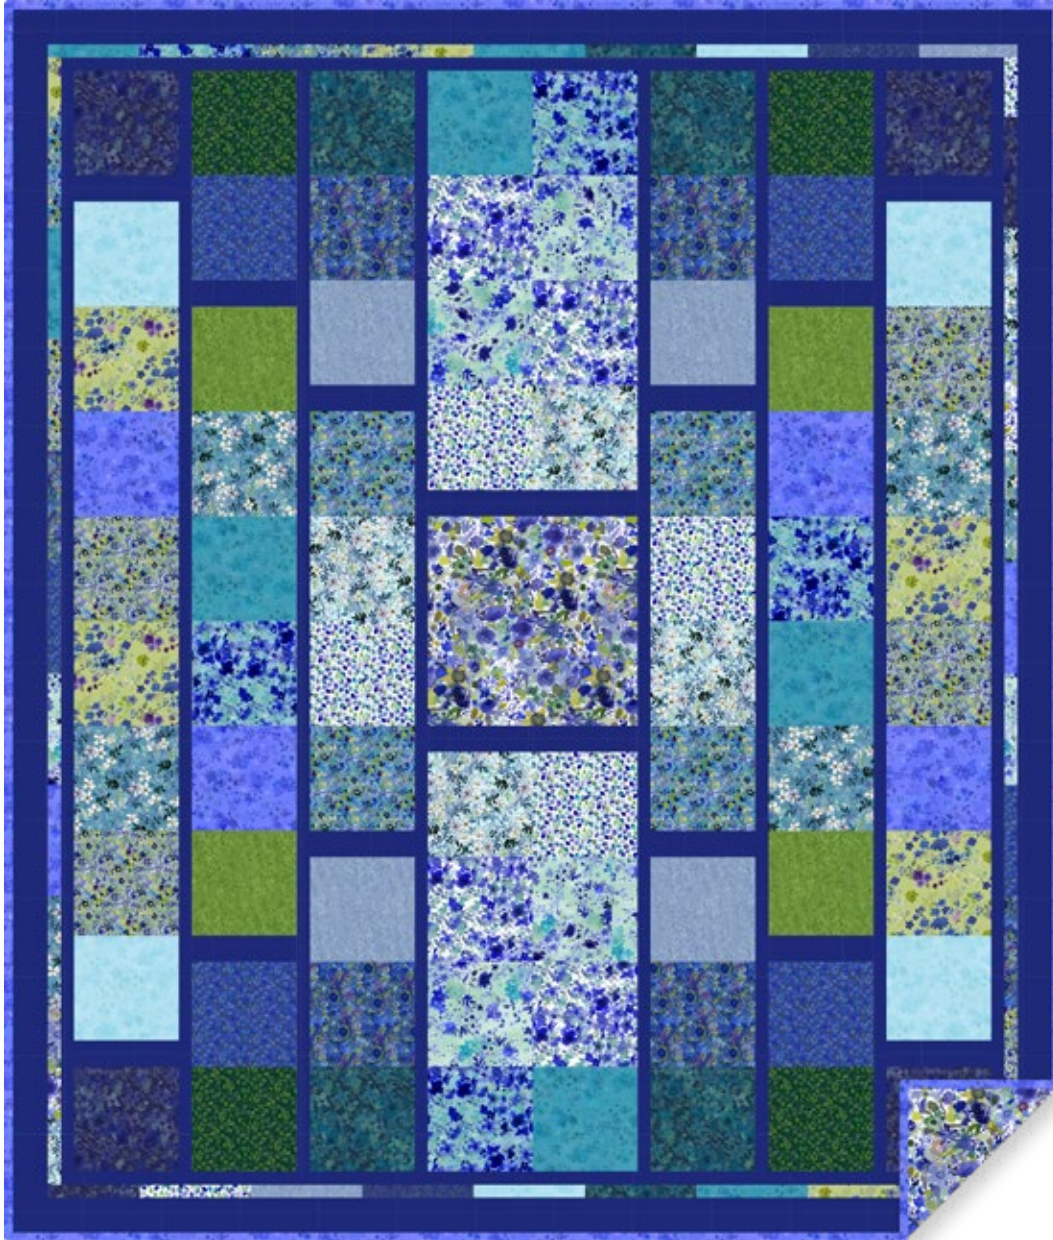

Blue Meadow

by Sue Zipkin

By Anything But Boring

Full/Queen: 80" x 94"

Order No. ABB211

anythingbutboring.com

Designed by Janice D. Pope

Includes 3 sizes Crib-Queen

20 packs

4 bolts

1 bolt

8 or 12 bolts

* 6 yards for domestic or hand quilting, 9 yards for longarm quilting

Blue Meadow

by Sue Zipkin

ALL BOXED IN

By Anything But Boring
 Full/Queen: 80" x 94"
 Order No. ABB2111
anythingbutboring.com
 Designed by Janice D. Pope

Fabrics

FQs:	Blue Meadow Fat Quarter Pack FQ0434	1 pack
Accent:	Light Navy Solid AMB-93	2 ½ yards
Binding:	Light Royal Blue Digital Flower Wash Y3936-91	¾ yard
Suggested Backing:	Multicolor Digital Botanical Wall Y3928-55	6 or 9 yards*

* 6 yards for domestic or hand quilting, 9 yards for longarm quilting

Blue Meadow

by Sue Zipkin

ALL BOXED IN

By Anything But Boring
 Full/Queen: 80" x 94"
 Order No. ABB2111
anythingbutboring.com
 Designed by Janice D. Pope