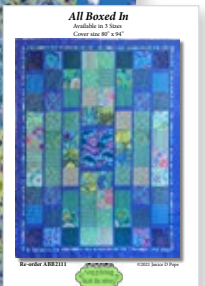

# Blue Meadow

by Sue Zipkin

## ALL BOXED IN

By Anything But Boring  
 Full/Queen: 80" x 94"  
 Order No. ABB211  
 anythingbutboring.com  
 Designed by Janice D. Pope  
 Includes 3 sizes Crib-Queen

Fabrics	Solid Navy Blue Background Version	Blue Ombré Background Version	1 Kit	10 Kits	20 Kits
FQs:	Blue Meadow Fat Quarter Pack FQ0434	Blue Meadow Fat Quarter Pack FQ0434	1 pack	10 packs	20 packs
Accent:	Light Navy Solid AMB-93	Aqua Kinkame Shades K2666-33	2 ½ yards	2 bolts	4 bolts
Binding:	Light Royal Blue Digital Flower Wash Y3936-91	Dark Royal Blue Digital Night Bloom Y3933-92	¾ yard	1 bolt	1 bolt
Backing:	Multicolor Digital Botanical Wall Y3928-55	Sky Digital Daisies Y3932-98	6 or 9 yards*	4 or 6 bolts	8 or 12 bolts