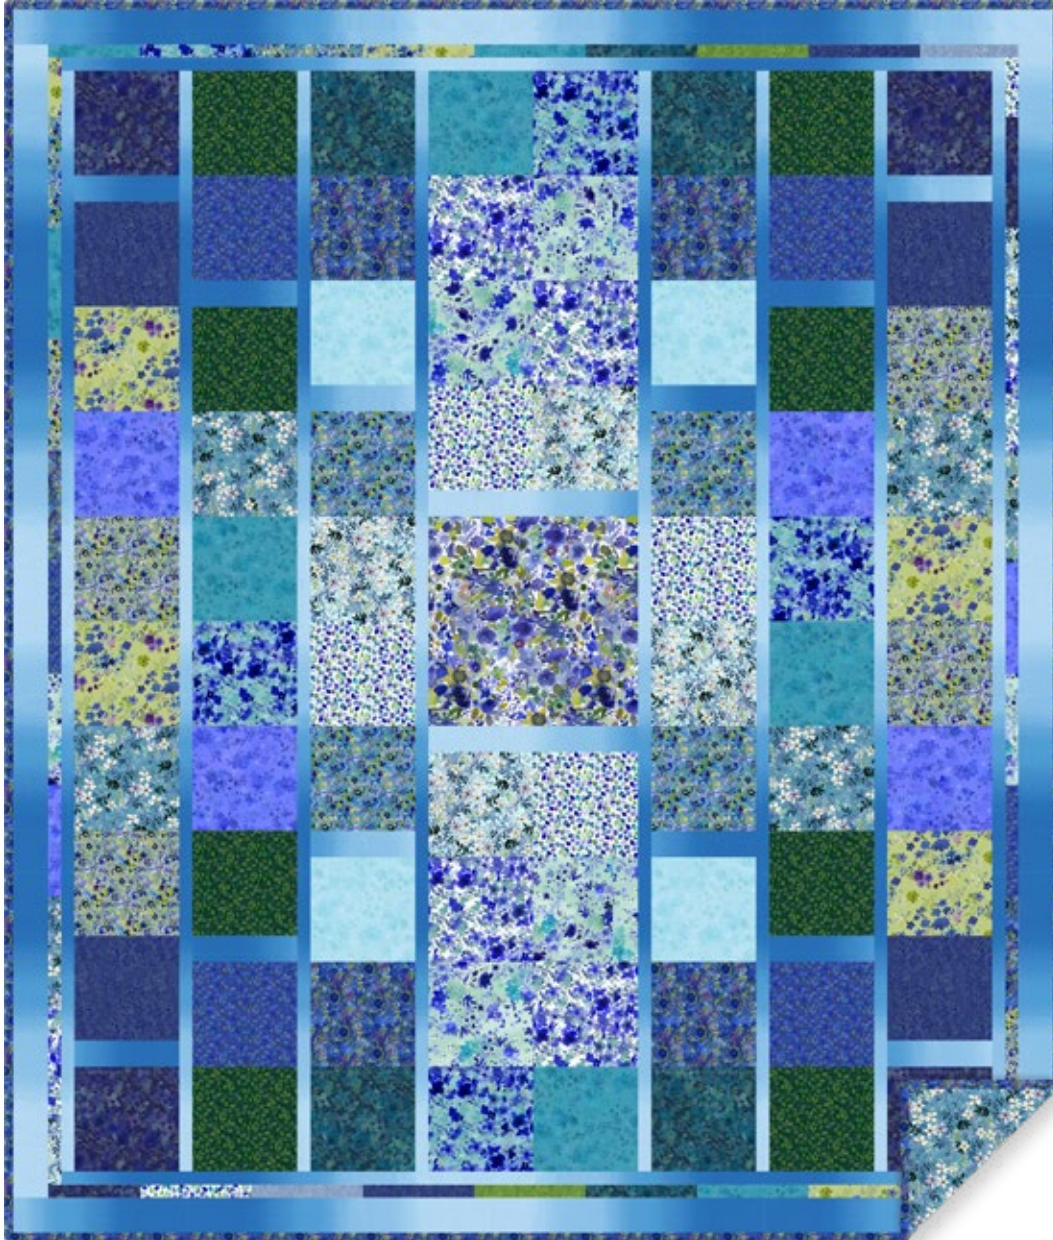

Blue Meadow

by Sue Zipkin

ALL BOXED IN

By Anything But Boring
Full/Queen: 80" x 94"
Order No. ABB2111
anythingbutboring.com
Designed by Janice D. Pope