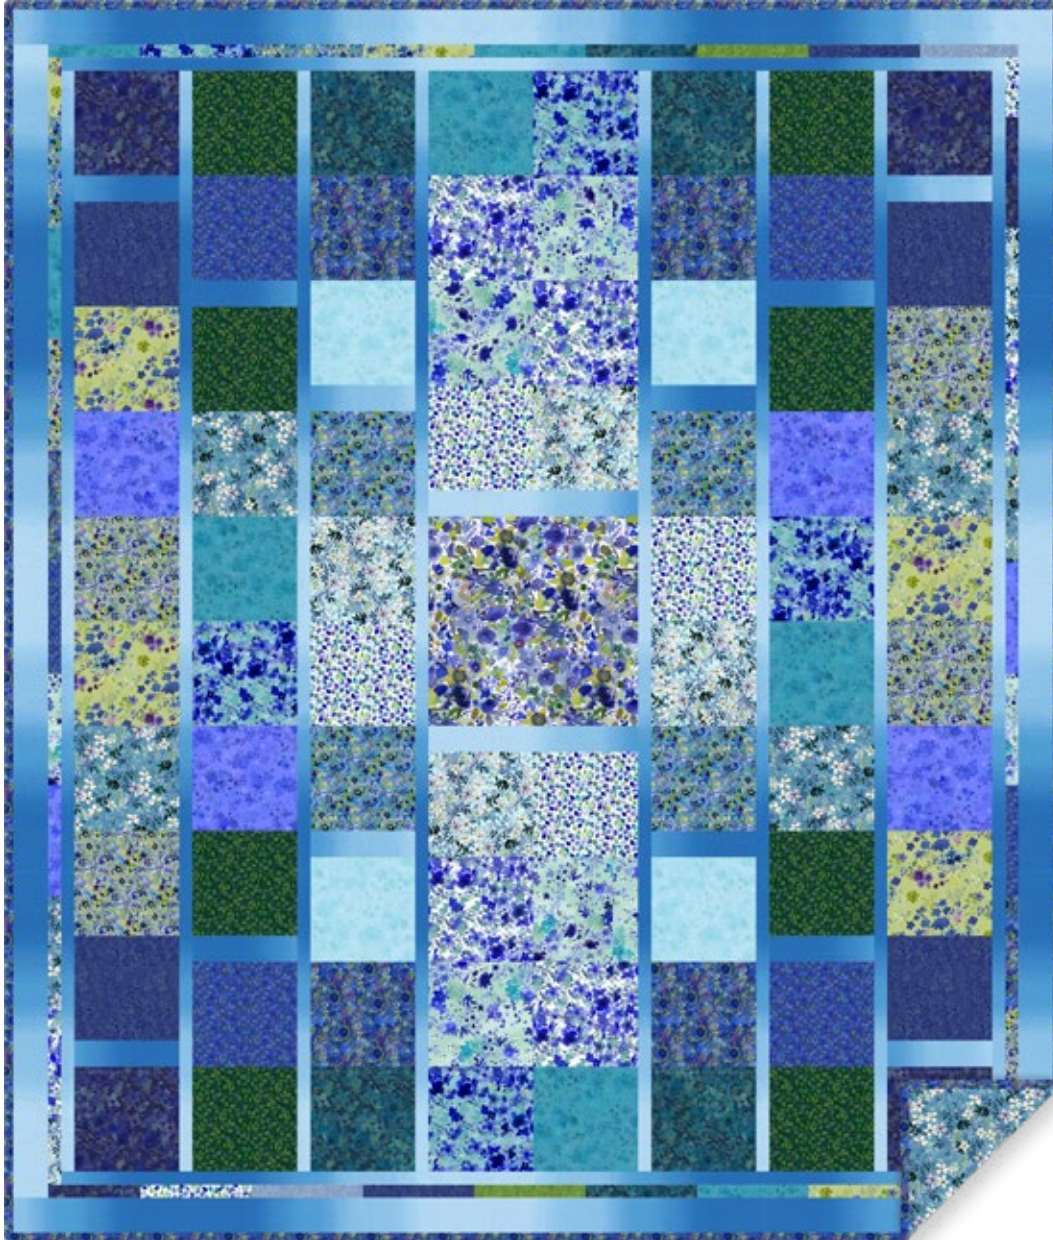

By Anything But Boring
 Full/Queen: 80" x 94"
 Order No. ABB2111
anythingbutboring.com
 Designed by Janice D. Pope

Fabrics

FQs:	Blue Meadow Fat Quarter Pack FQ0434	1 pack
Accent:	Light Navy Solid AMB-93	2 ½ yards
Binding:	Light Royal Blue Digital Flower Wash Y3936-91	¾ yard
Suggested Backing:	Multicolor Digital Botanical Wall Y3928-55	6 or 9 yards*

* 6 yards for domestic or hand quilting, 9 yards for longarm quilting

Blue Meadow

by Sue Zipkin

ALL BOXED IN

By Anything But Boring
 Full/Queen: 80" x 94"
 Order No. ABB2111
anythingbutboring.com
 Designed by Janice D. Pope

Fabrics

FQs:	Blue Meadow Fat Quarter Pack FQ0434	1 pack
Accent:	Aqua Kinkame Shades K2666-33	2 ½ yards
Binding:	Dark Royal Blue Digital Night Bloom Y3933-92	¾ yard
Suggested Backing:	Sky Digital Daisies Y3932-98	6 or 9 yards*