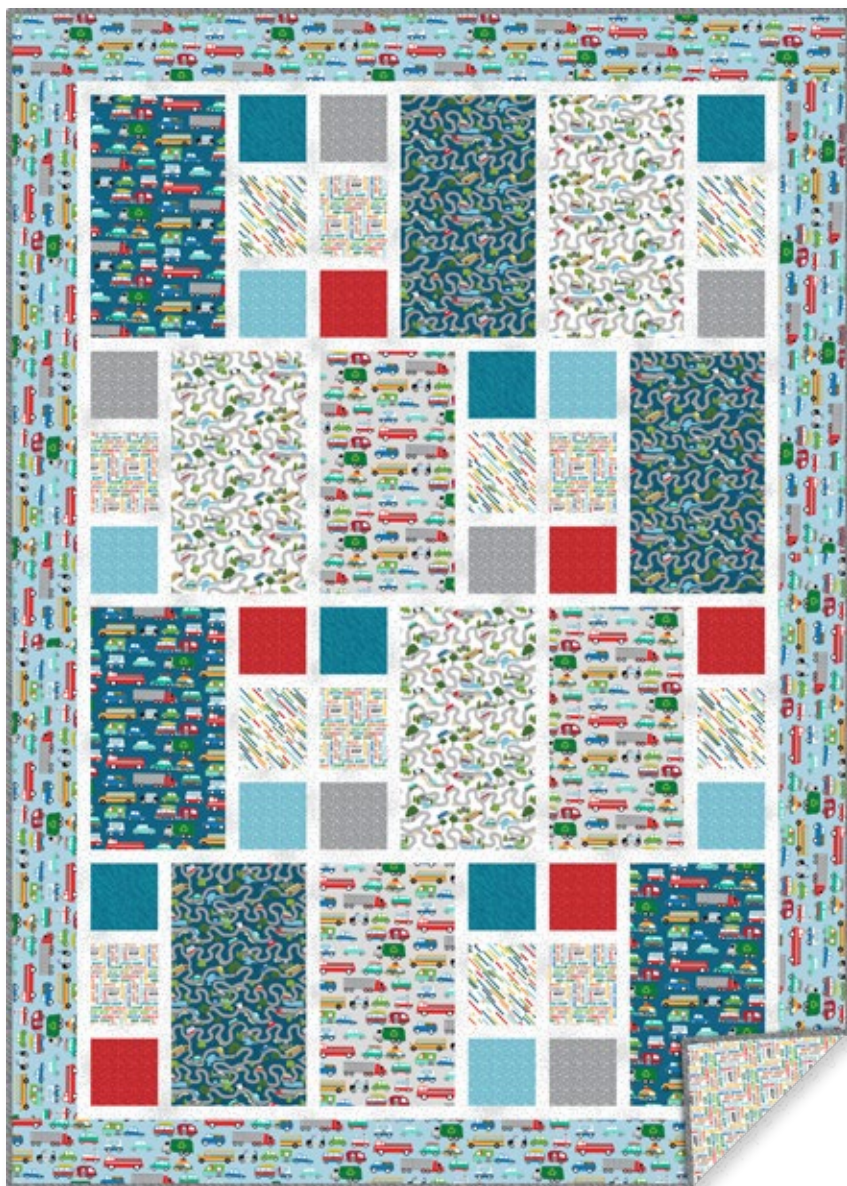

BEEP BEEP!

by MICHAEL ZINDELL

DIVISIONS

By Quilting Renditions
 Twin Size Shown: 62 1/2" x 87 1/2"
 Designed by Kari Nichols
 quiltingrenditions.com
 Order No. QR 1154
Pattern includes 3 sizes, Lap-King

"Big Kid"
 Bed
 Size

<i>Fabrics:</i>	<i>1 Kit</i>	<i>10 Kits</i>	<i>20 Kits</i>
Main Fabrics (cut LOF per pattern instructions):			
Dark Sky Digital Traffic Jam Y3891-99	5/8 yard	1 bolt	1 bolt
Mist Gray Digital Traffic Jam Y3891-116	5/8 yard	1 bolt	1 bolt
White Digital Winding Road Y3892-1	5/8 yard	1 bolt	1 bolt
Dark Sky Digital Winding Road Y3892-99	5/8 yard	1 bolt	1 bolt
Center Accents: White Digital Diagonal Lines Y3894-1	1 FQ	1 bolt	1 bolt
White Digital Words Y3895-1	1 FQ	1 bolt	1 bolt
Top and Bottom Accents: Sky Tonal Lines Y3896-98	1 FQ	1 bolt	1 bolt
Gray Stones Y3897-6	1 FQ	1 bolt	1 bolt
Tomato Stones Y3897-80	1 FQ	1 bolt	1 bolt
Light Sky Stones Y3897-97	1 FQ	1 bolt	1 bolt
Sashing and Inner Border: Gray LB Basic Confetti Y2663-6	1 1/4 yards	1 bolt	2 bolts
Outer Border: Light Sky Digital Traffic Jam Y3891-97	1 5/8 yards	2 bolts	3 bolts
Binding: Gray Tonal Lines Y3896-6	3/8 yard	1 bolt	1 bolt
Backing: White Digital Words Y3895-1	5 1/8 yards	4 bolts	8 bolts
<i>(in addition to yardage needed for quilt top)</i>			