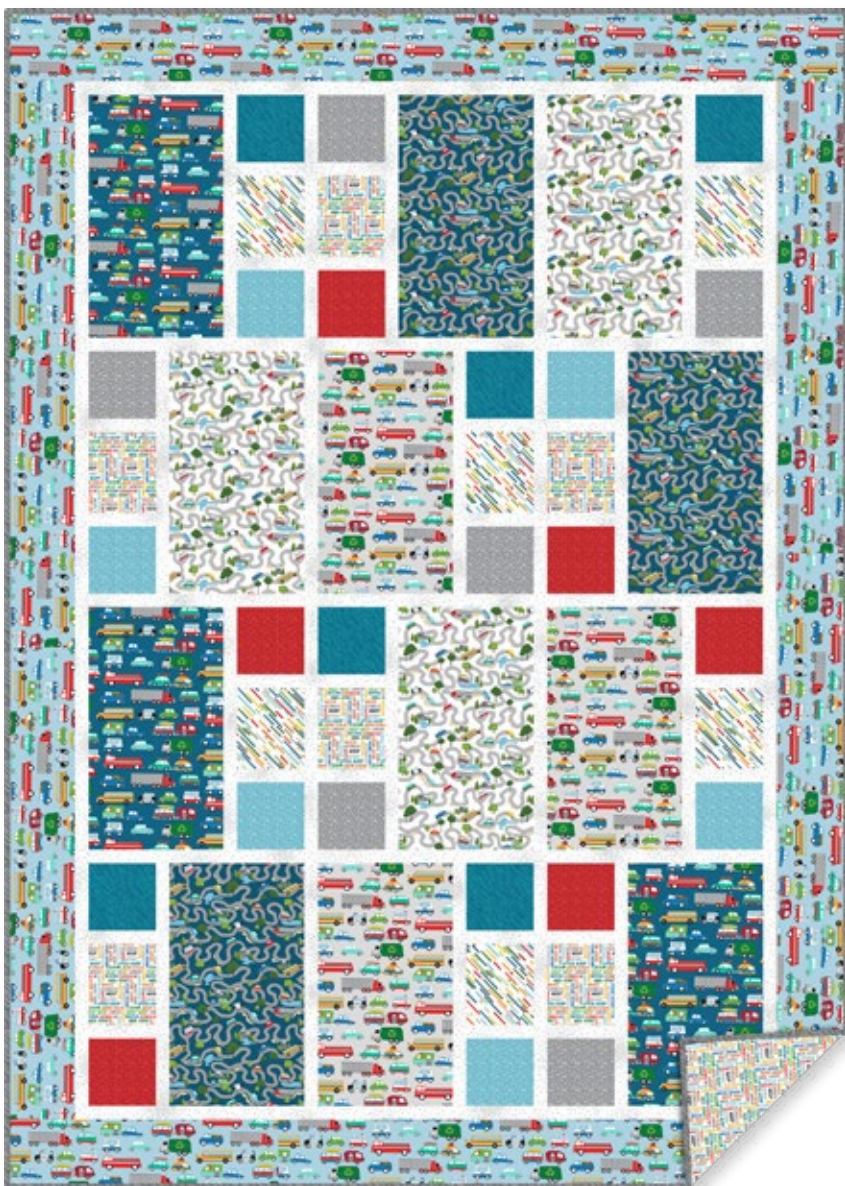

BEEP BEEP!

by MICHAEL ZINDELL

DIVISIONS

By Quilting Renditions
 Twin Size Shown: 62 1/2" x 87 1/2"
 Designed by Kari Nichols
 quiltingrenditions.com
 Order No. QR 1154
Pattern includes 3 sizes, Lap-King

"Big Kid"
 Bed
 Size

<i>Fabrics:</i>	<i>1 Kit</i>	<i>10 Kits</i>	<i>20 Kits</i>
Main Fabrics (cut LOF per pattern instructions):			
Dark Sky Digital Traffic Jam Y3891-99	5/8 yard	1 bolt	1 bolt
Mist Gray Digital Traffic Jam Y3891-116	5/8 yard	1 bolt	1 bolt
White Digital Winding Road Y3892-1	5/8 yard	1 bolt	1 bolt
Dark Sky Digital Winding Road Y3892-99	5/8 yard	1 bolt	1 bolt
Center Accents: White Digital Diagonal Lines Y3894-1	1 FQ	1 bolt	1 bolt
White Digital Words Y3895-1	1 FQ	1 bolt	1 bolt
Top and Bottom Accents: Sky Tonal Lines Y3896-98	1 FQ	1 bolt	1 bolt
Gray Stones Y3897-6	1 FQ	1 bolt	1 bolt
Tomato Stones Y3897-80	1 FQ	1 bolt	1 bolt
Light Sky Stones Y3897-97	1 FQ	1 bolt	1 bolt
Sashing and Inner Border: Gray LB Basic Confetti Y2663-6	1 1/4 yards	1 bolt	2 bolts
Outer Border: Light Sky Digital Traffic Jam Y3891-97	1 5/8 yards	2 bolts	3 bolts
Binding: Gray Tonal Lines Y3896-6	3/8 yard	1 bolt	1 bolt
Backing: White Digital Words Y3895-1	5 1/8 yards	4 bolts	8 bolts
<i>(in addition to yardage needed for quilt top)</i>			