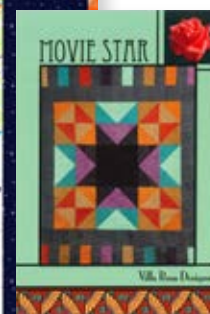

ASTROPALS

BY ASA GILLAND

Movie Star

By Villa Rosa Designs • Designed by Pat Fryer
villarosadesigns.com • 53" x 68"

Fat
Qtrs

Fabrics:	1 Kit	10 Kits	20 Kits
8 Fat Qtrs & Center Fat Qtr: Astropals Fat Qtr Pack FQ0405*	1 pk	10 pks	20 pks
Border: Lt Navy Stars Y3727-93	1 ½ yds	1 bolt	2 bolts
Binding: Orange Planets Y3726-36	¾ yd	1 bolt	1 bolt
Backing: Pewter Helmet Heads Y3725-119	4 ¼ yds	3 bolts	6 bolts

*In our version, we used the leftover White Star Y3727-1 FQ from the pack in place of Lt Navy Planets Y3726-93 in Border rectangle.

ASTROPALS

BY ASA GILLAND

Movie Star

By Villa Rosa Designs • Designed by Pat Fryer
villarosadesigns.com • 53" x 68"

Fabrics:

8 Fat Qtrs & Center Fat Qtr: Astropals Fat Qtr Pack FQ0405*	1 pk
Border: Lt Navy Stars Y3727-93	1 ½ yds
Binding: Orange Planets Y3726-36	⅝ yd
Suggested Backing: Pewter Helmet Heads Y3725-119	4 ¼ yds

*In our version, we used the leftover White Star Y3727-1 FQ from the pack in place of Lt Navy Planets Y3726-93 in Border rectangle.