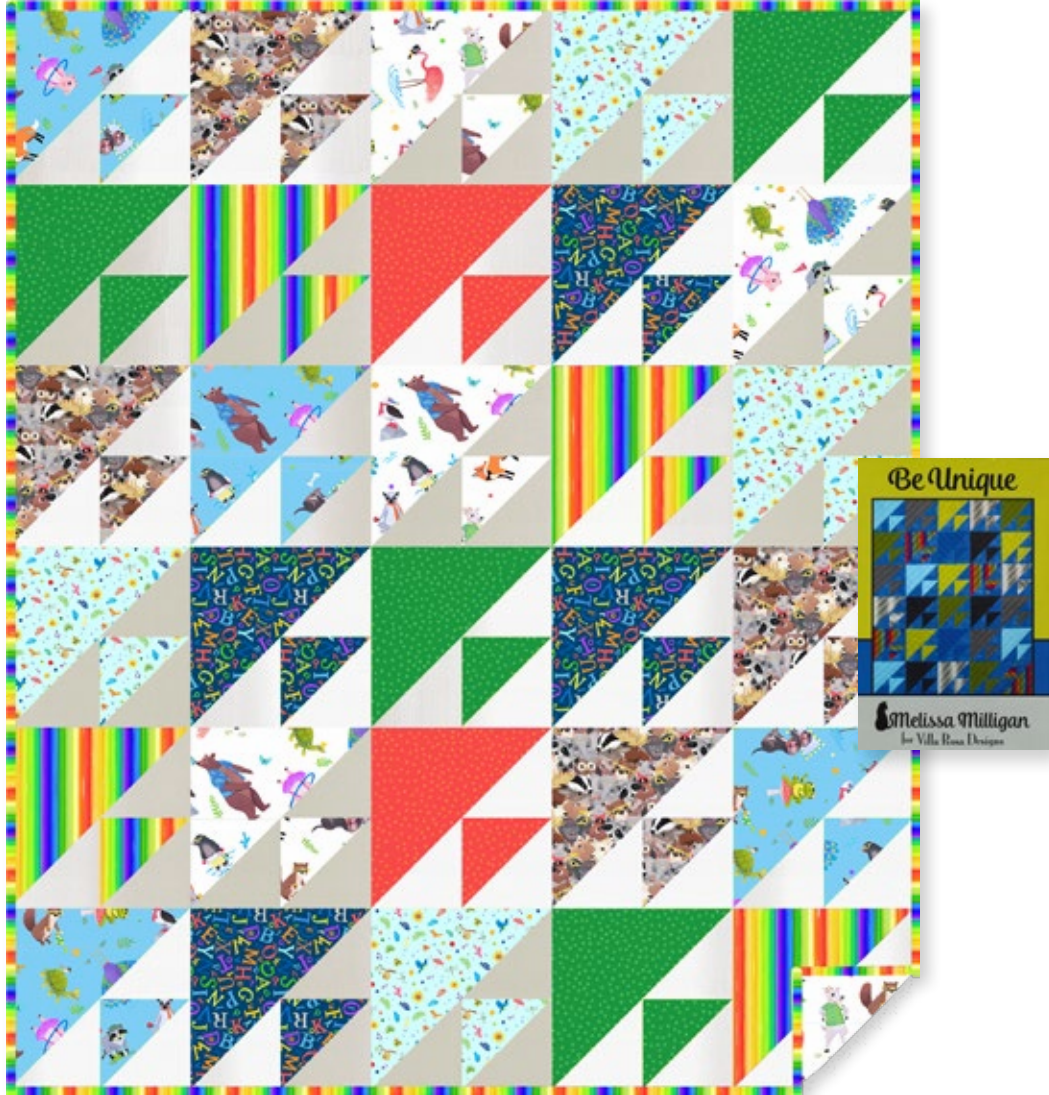

ANIMAL kingdom

by Diane Neukirch

Be Unique

By Melissa Milligan for
Villa Rosa Designs • 45" x 54"
villarosadesigns.com

Fabrics: Taupe version:

Blue version:

		1 Kit	10 Kits	20 Kits
8 FQs:	White Digital Tossed Animals Y3922-1 (also used in Backing below*)	1 FQ	1 bolt	1 bolt
	Lt Sky Digital Tossed Animals Y3922-97	1 FQ	1 bolt	1 bolt
	Multi Digital Packed Animals Y3923-55	1 FQ	1 bolt	1 bolt
	Multi Digital Rainbow Stripe Y3924-55 (incl. binding)	1 yd	1 bolt	2 bolts
	Dk Blue Digital Alphabet Letters Y3925-30	1 FQ	1 bolt	1 bolt
	Lt Blue Digital Mini Motifs Y3926-29	1 FQ	1 bolt	1 bolt
	Green Digital Circle Dots Y3927-21	1 FQ	1 bolt	1 bolt
	Lt Tomato Digital Circle Dots Y3927-79	1 FQ	1 bolt	1 bolt
Background:	Lt. Taupe Kinkame Shades K2666-61	1 ½ yds	1 bolt	2 bolts
Backing:	*White Digital Tossed Animals Y3922-1 (Add! Backing)	3 ½ yds	3 bolts	5 bolts

ANIMAL kingdom

by Diane Neukirch

Be Unique

By Melissa Milligan for Villa Rosa Designs • 45" x 54" • villarosadesigns.com

Fabrics:

8 FQs:	White Digital Tossed Animals Y3922-1 (<i>also used in Backing below*</i>)	1 FQ
	Lt Sky Digital Tossed Animals Y3922-97	1 FQ
	Multi Digital Packed Animals Y3923-55	1 FQ
	Multi Digital Rainbow Stripe Y3924-55 (<i>incl. binding</i>)	1 yd
	Dk Blue Digital Alphabet Letters Y3925-30	1 FQ
	Lt Blue Digital Mini Motifs Y3926-29	1 FQ
	Green Digital Circle Dots Y3927-21	1 FQ
	Lt Tomato Digital Circle Dots Y3927-79	1 FQ
	Background: Lt. Taupe Kinkame Shades K2666-61	1 ½ yds
	Suggested Additional Backing:* White Digital Tossed Animals Y3922-1	3 ½ yds