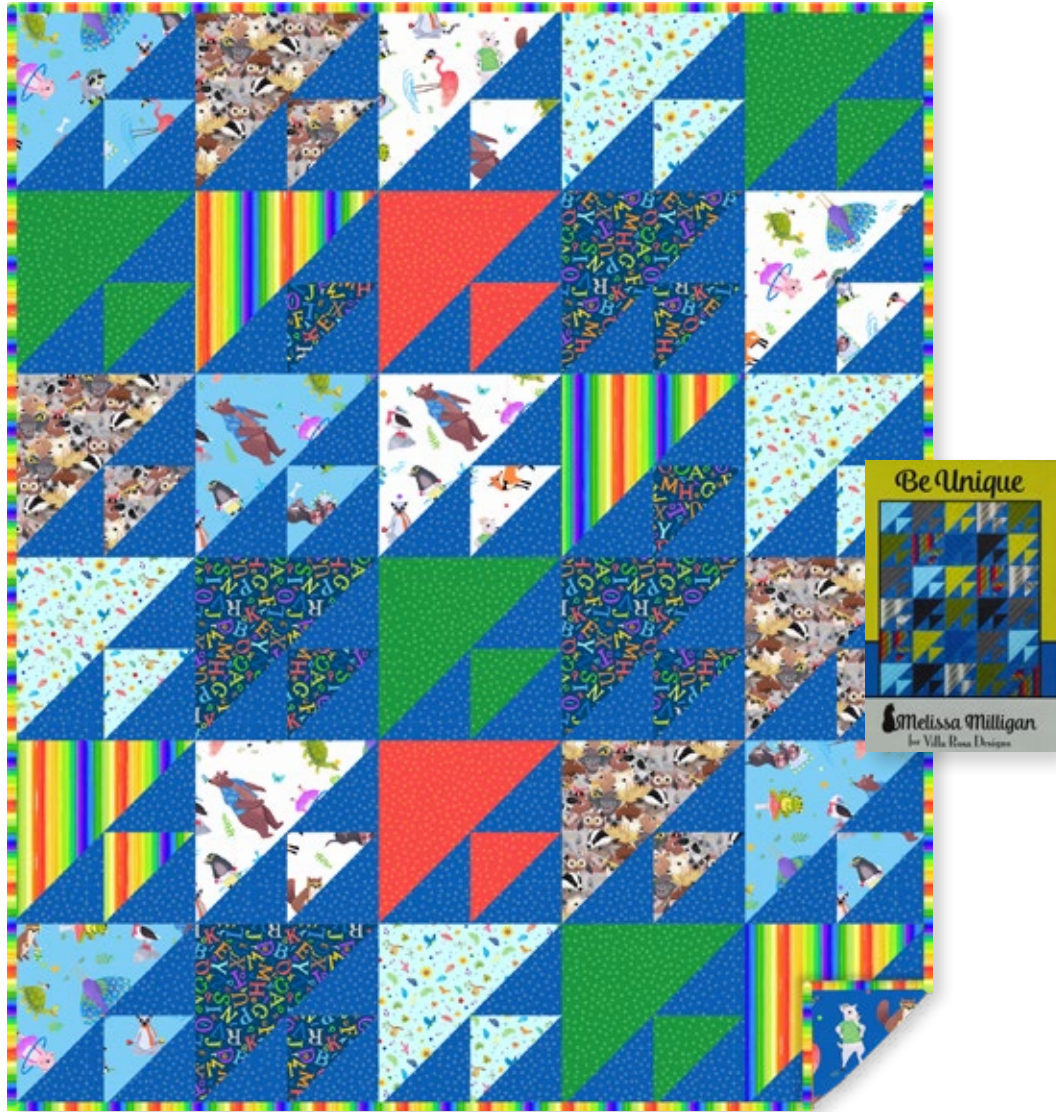

ANIMAL kingdom

by Diane Neukirch

Be Unique

By Melissa Milligan for Villa Rosa Designs • 45" x 54" • villarosadesigns.com

Fabrics:

8 FQs:	White Digital Tossed Animals Y3922-1	1 FQ
	Lt Sky Digital Tossed Animals Y3922-97	1 FQ
	Multi Digital Packed Animals Y3923-55	1 FQ
	Multi Digital Rainbow Stripe Y3924-55 (<i>incl. binding</i>)	1 yd
	Dk Blue Digital Alphabet Letters Y3925-30	1 FQ
	Lt Blue Digital Mini Motifs Y3926-29	1 FQ
	Green Digital Circle Dots Y3927-21	1 FQ
	Lt Tomato Digital Circle Dots Y3927-79	1 FQ
	Background: Blue Digital Circle Dots Y3927-90	1 ½ yds
	Suggested Backing: Blue Digital Tossed Animals Y3922-90	3 ½ yds