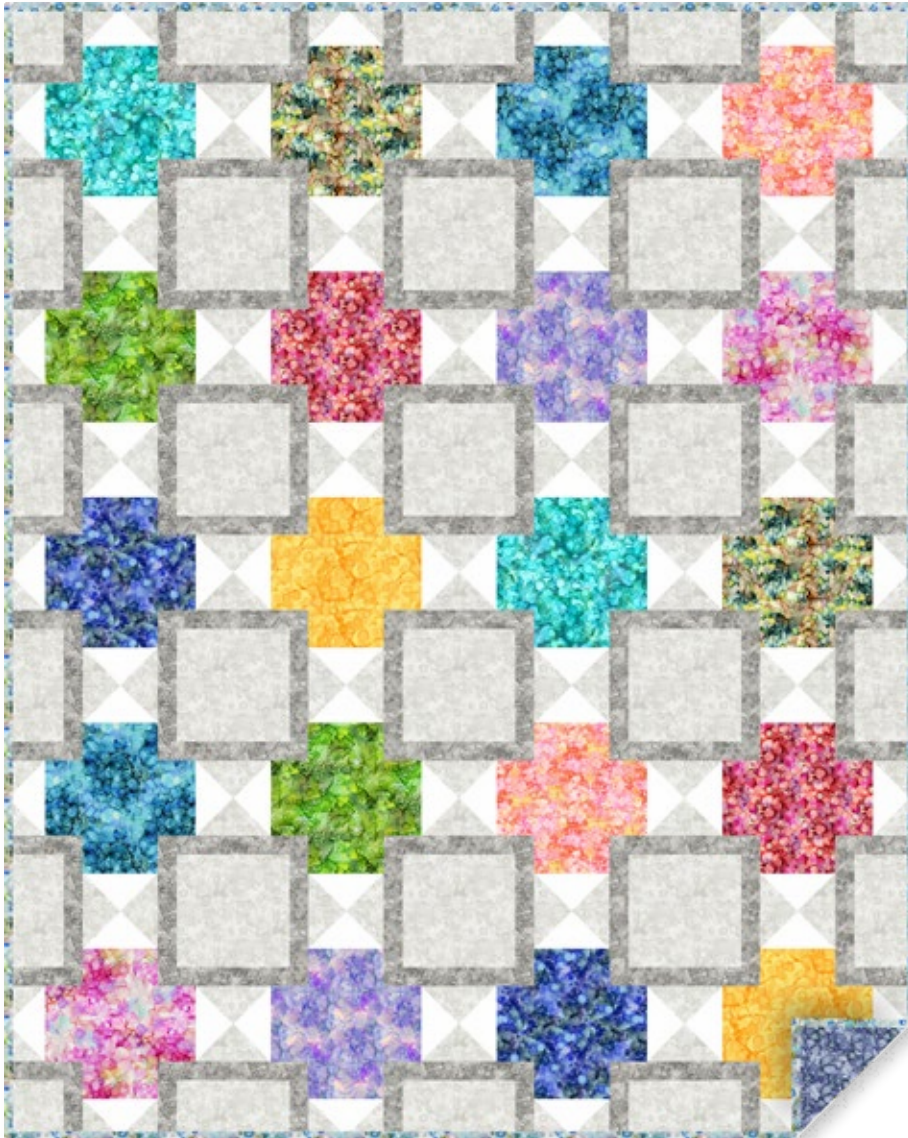

## THE MARY QUILT

By Kitchen Table Quilting  
Designed by Erica Jackman  
Lap, 60" x 75"  
Order No. KTQ119  
kitchentablequilting.com

*Baby & Twin Sizes  
also included in pattern!*

<i>Fabrics</i>	<i>1 Kit</i>	<i>10 Kits</i>	<i>20 Kits</i>
A. Turquoise Digital Drops Y4071-101	FQ	1 bolt	1 bolt
B. Multi Digital Drops Y4071-55	FQ	1 bolt	1 bolt
C. Dk Sky Digital Drops Y4071-99	FQ	1 bolt	1 bolt
D. Coral Digital Drops Y4071-39	FQ	1 bolt	1 bolt
E. Dk Lime Digital Drops Y4071-19	FQ	1 bolt	1 bolt
F. Red Digital Drops Y4071-82	FQ	1 bolt	1 bolt
G. Periwinkle Digital Drops Y4071-85	FQ	1 bolt	1 bolt
H. Fuchsia Digital Drops Y4071-77	FQ	1 bolt	1 bolt
I. Indigo Digital Drops Y4071-95	FQ	1 bolt	1 bolt
J. Dk Yellow Digital Drops Y4071-10	FQ	1 bolt	1 bolt
K. White Solid AMB-1	¾ yd	1 bolt	1 bolt
L. Pewter Digital Drops Y4071-119	1 ¼ yds	1 bolt	2 bolts
M. Mist Gray Digital Drops Y4071-116	1 ⅞ yds	2 bolts	3 bolts
Binding: Lt Sky Digital Drops Y4071-97	½ yd	1 bolt	1 bolt
Backing: Lt Indigo Digital Drops Y4071-117	3 ¾ yds	3 bolts	5 bolts

## THE MARY QUILT

By Kitchen Table Quilting  
 Designed by Erica Jackman  
 Lap, 60" x 75"  
 Order No. KTQ119  
[kitchentablequilting.com](http://kitchentablequilting.com)

### Fabrics

A.	Turquoise Digital Drops Y4071-101	FQ
B.	Multi Digital Drops Y4071-55	FQ
C.	Dk Sky Digital Drops Y4071-99	FQ
D.	Coral Digital Drops Y4071-39	FQ
E.	Dk Lime Digital Drops Y4071-19	FQ
F.	Red Digital Drops Y4071-82	FQ
G.	Periwinkle Digital Drops Y4071-85	FQ
H.	Fuchsia Digital Drops Y4071-77	FQ
I.	Indigo Digital Drops Y4071-95	FQ
J.	Dk Yellow Digital Drops Y4071-10	FQ
K.	White Solid AMB-1	¾ yd
L.	Pewter Digital Drops Y4071-119	1 ¼ yds
M.	Mist Gray Digital Drops Y4071-116	1 ⅞ yds
	Binding: Lt Sky Digital Drops Y4071-97	½ yd
	Backing: Lt Indigo Digital Drops Y4071-117	3 ¾ yds