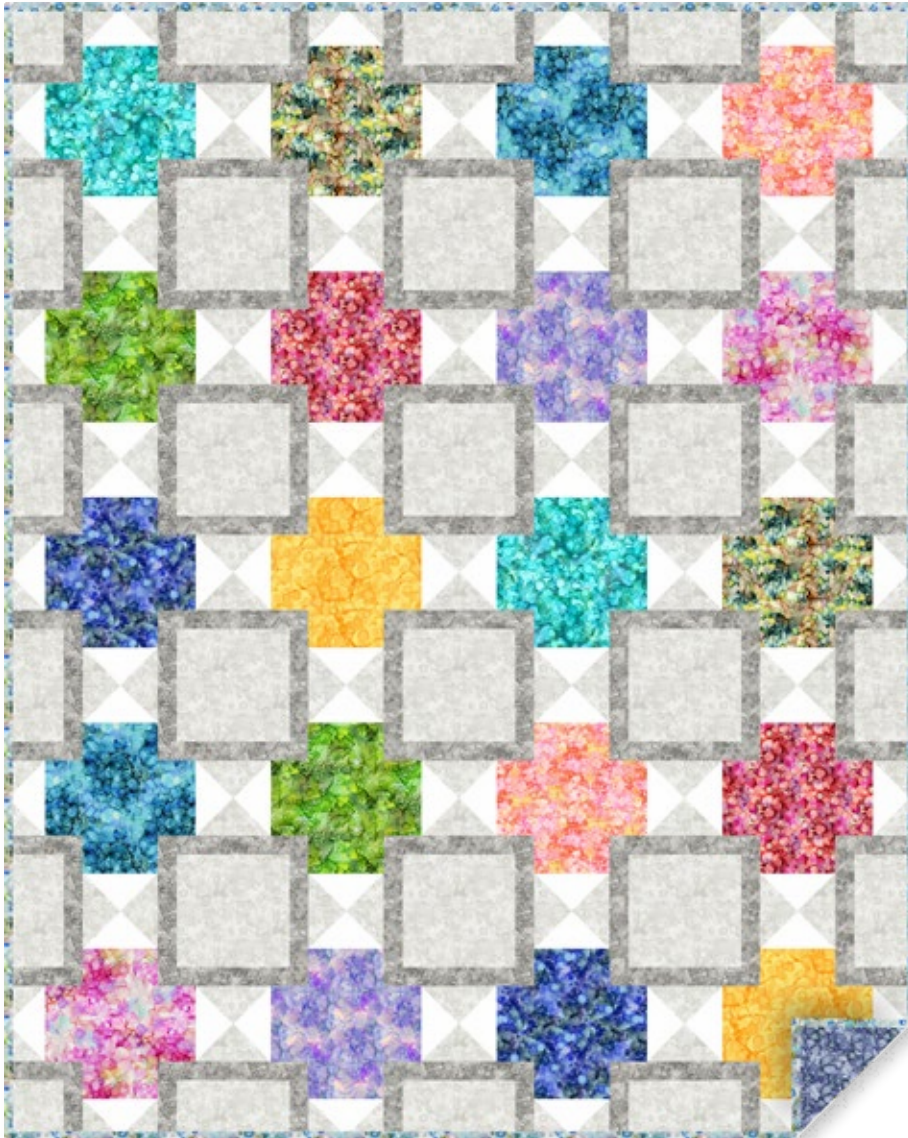

# Alcohol INKS

BY SUE ZIPKIN

## THE MARY QUILT

By Kitchen Table Quilting  
Designed by Erica Jackman  
Lap, 60" x 75"  
Order No. KTQ119  
kitchentablequilting.com

*Baby & Twin Sizes  
also included in pattern!*

<i>Fabrics</i>	<i>1 Kit</i>	<i>10 Kits</i>	<i>20 Kits</i>
A. Turquoise Digital Drops Y4071-101	FQ	1 bolt	1 bolt
B. Multi Digital Drops Y4071-55	FQ	1 bolt	1 bolt
C. Dk Sky Digital Drops Y4071-99	FQ	1 bolt	1 bolt
D. Coral Digital Drops Y4071-39	FQ	1 bolt	1 bolt
E. Dk Lime Digital Drops Y4071-19	FQ	1 bolt	1 bolt
F. Red Digital Drops Y4071-82	FQ	1 bolt	1 bolt
G. Periwinkle Digital Drops Y4071-85	FQ	1 bolt	1 bolt
H. Fuchsia Digital Drops Y4071-77	FQ	1 bolt	1 bolt
I. Indigo Digital Drops Y4071-95	FQ	1 bolt	1 bolt
J. Dk Yellow Digital Drops Y4071-10	FQ	1 bolt	1 bolt
K. White Solid AMB-1	¾ yd	1 bolt	1 bolt
L. Pewter Digital Drops Y4071-119	1 ¼ yds	1 bolt	2 bolts
M. Mist Gray Digital Drops Y4071-116	1 ⅞ yds	2 bolts	3 bolts
Binding: Lt Sky Digital Drops Y4071-97	½ yd	1 bolt	1 bolt
Backing: Lt Indigo Digital Drops Y4071-117	3 ¾ yds	3 bolts	5 bolts

## THE MARY QUILT

By Kitchen Table Quilting  
 Designed by Erica Jackman  
 Lap, 60" x 75"  
 Order No. KTQ119  
[kitchentablequilting.com](http://kitchentablequilting.com)

### Fabrics

A.	Turquoise Digital Drops Y4071-101	FQ
B.	Multi Digital Drops Y4071-55	FQ
C.	Dk Sky Digital Drops Y4071-99	FQ
D.	Coral Digital Drops Y4071-39	FQ
E.	Dk Lime Digital Drops Y4071-19	FQ
F.	Red Digital Drops Y4071-82	FQ
G.	Periwinkle Digital Drops Y4071-85	FQ
H.	Fuchsia Digital Drops Y4071-77	FQ
I.	Indigo Digital Drops Y4071-95	FQ
J.	Dk Yellow Digital Drops Y4071-10	FQ
K.	White Solid AMB-1	¾ yd
L.	Pewter Digital Drops Y4071-119	1 ¼ yds
M.	Mist Gray Digital Drops Y4071-116	1 ⅞ yds
	Binding: Lt Sky Digital Drops Y4071-97	½ yd
	Backing: Lt Indigo Digital Drops Y4071-117	3 ¾ yds