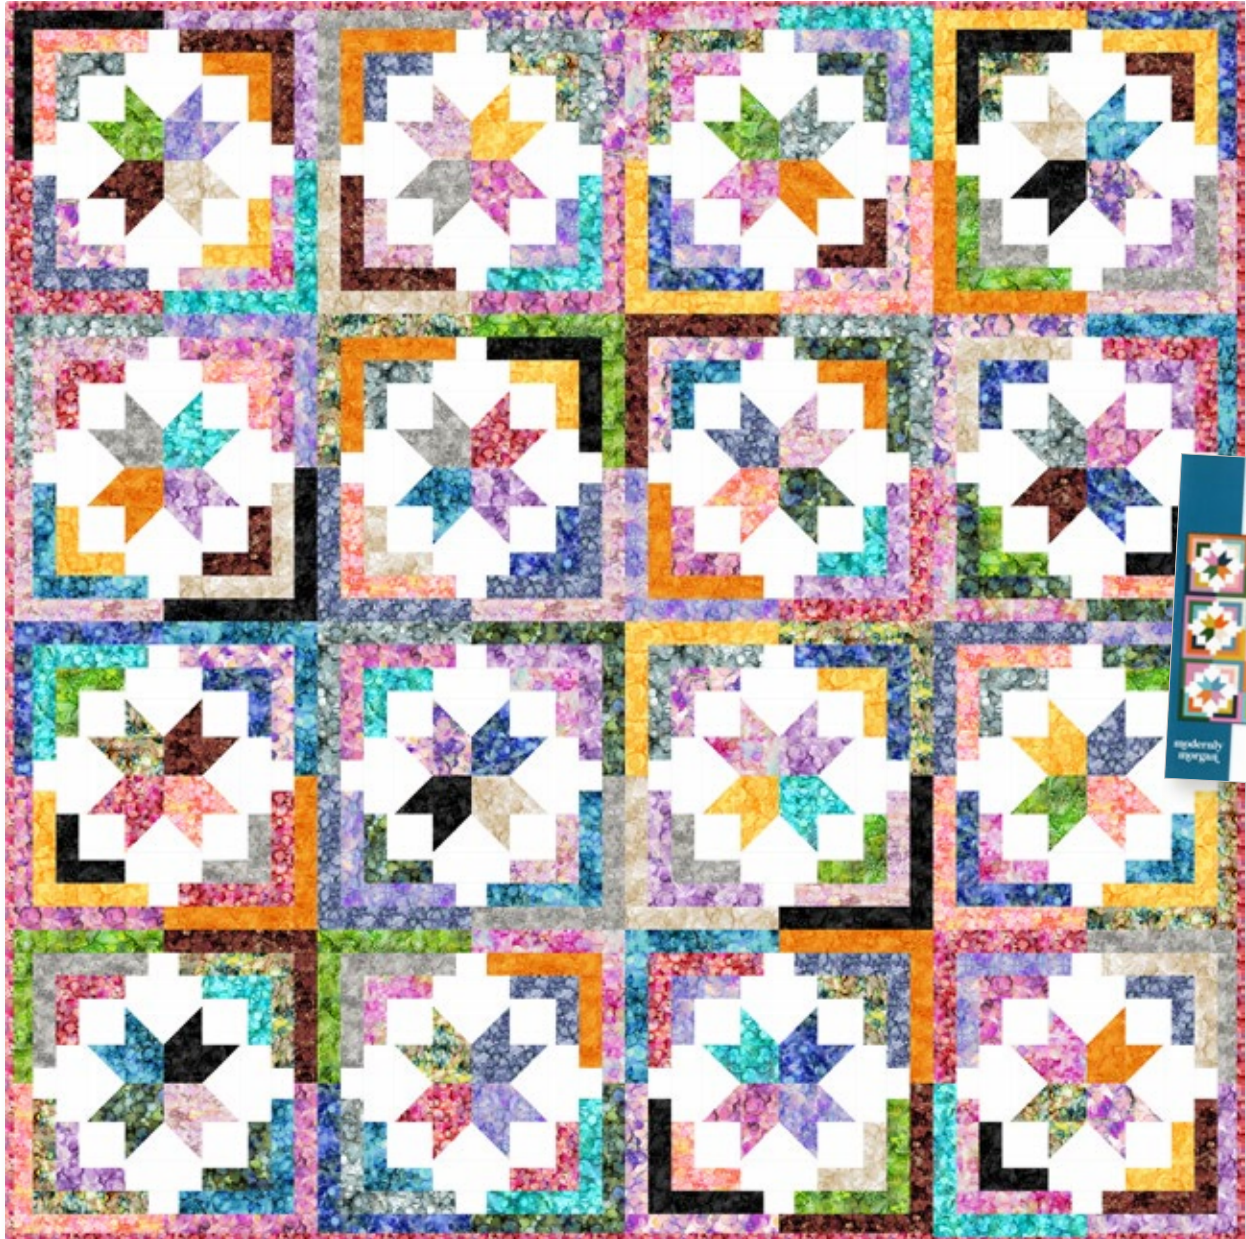

Alcohol INKS

BY SUE ZIPKIN

COZY CABIN

By Modernly Morgan • Designed by Morgan McCollough
Bed Size, 80" x 80" • Order No. MM-013 • modernlymorgan.com

FAT
QTRS

Fabrics:	1 Kit	10 Kits	20 Kits
Alcohol Inks Fat Qtr Pack FQ0456	1 pk	10 pks	20 pks
Background: White Solid AMB-1	2 ¼ yds	2 bolts	3 bolts
Binding: Red Digital Drops Y4071-82	¾ yd	1 bolt	1 bolt
Backing: Fuchsia Digital Drops Y4071-77	7 ½ yds	5 bolts	10 bolts

Baby & Throw sizes also included in pattern!

Alcohol INKS

BY SUE ZIPKIN

COZY CABIN

By Modernly Morgan • Designed by Morgan McCollough
Bed Size, 80" x 80" • Order No. MM-013 • modernlymorgan.com

Fabrics:

Alcohol Inks Fat Qtr Pack FQ0456	1 pk
Background: White Solid AMB-1	2 ¼ yds
Binding: Red Digital Drops Y4071-82	¾ yd
Backing: Fuchsia Digital Drops Y4071-77	7 ½ yds