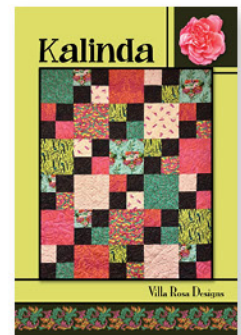

# A DOG'S LIFE

by Dan DiPaolo

## KALINDA

By Villa Rosa Designs  
Designed by Pat Fryer  
villarosadesigns.com  
45" x 54"

Fabric Requirements:	1 Kit	10 Kits	20 Kits
<b>Large Squares (total of 15)*:</b>			
Black A Dog's Life Panel Y3362-3	⅓ yd	1 bolt	1 bolt
Dk Brown A Dog's Life Panel Y3362-16	⅓ yd	1 bolt	1 bolt
<b>Small Squares (total of 30):</b>			
A Dog's Life 5" Square Pack SQ0345	1 pk	10 pks	20 pks
<b>Contrast:</b> Dk Grey Impressions Moiré Y1323-7	⅝ yd	1 bolt	1 bolt
<b>Binding:</b> Multi Color Word Stripe Y3364-55	½ yd	1 bolt	1 bolt
<b>Backing:</b> Lt Brown Dogs Y3363-14	3 ½ yds	3 bolts	5 bolts
<i>*Select &amp; cut (15) 9 ½" squares from the panels to meet the Large Square requirement.</i>			