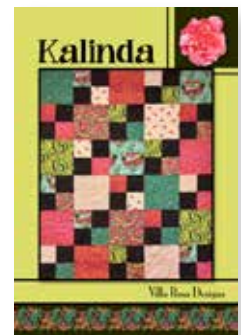

Fabric Requirements:

Large Squares (total of 15)*:

Black A Dog's Life Panel Y3362-3	2/3 yd
Dk Brown A Dog's Life Panel Y3362-16	2/3 yd

Small Squares (total of 30):

A Dog's Life 5" Square Pack SQ0345	1 pk

Contrast: Dk Grey Impressions Moiré Y1323-7	5/8 yd

Binding: Multi Color Word Stripe Y3364-55	1/2 yd

Suggested Backing: Lt Brown Dogs Y3363-14	3 1/2 yds

*Select & cut (15) 9 1/2" squares from the panels to meet the Large Square requirement.