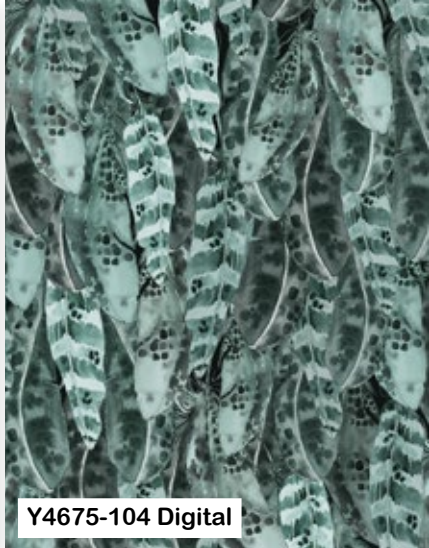

Night Whispers

by Lexi Grenzer